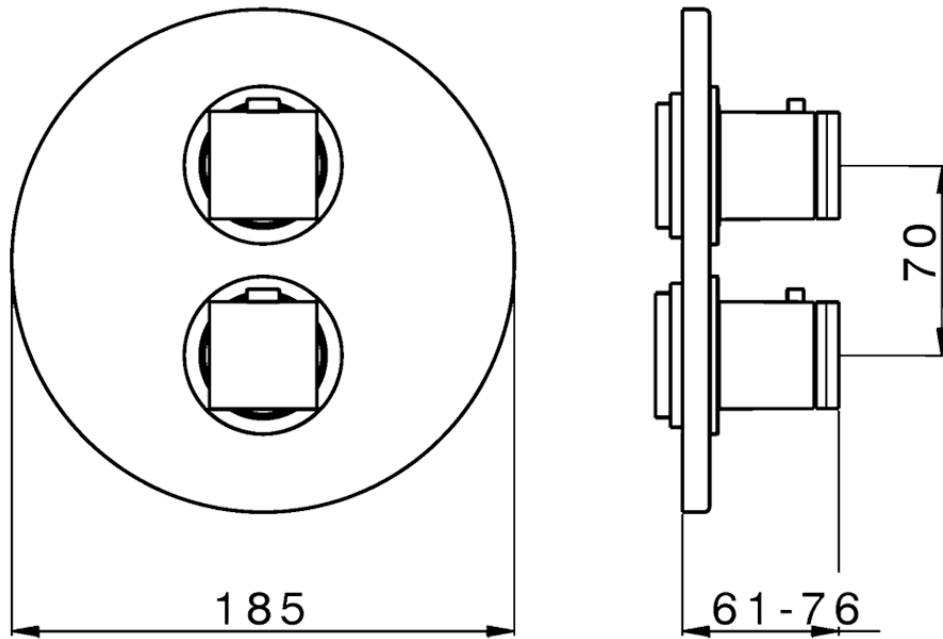

## Exposed part for 1-outlet con.thermo.shower valve DADO\_DD007300

DD007300

<https://en.huberitalia.com/exposed-part-for-1-outlet-con-thermo-shower-valve-dado-dd007300>

Piastra/Plate/Plaque/Platte/Placa

2-3mm: XX 25-40 YY 76-91

10 mm: XX 16-31 YY 65-80

ZB007361

<https://en.huberitalia.com/1-outlet-concealed-thermostatic-shower-valve-concealed-zb007361>

Piastra/Plate/Plaque/Platte/Placa

2-3mm: XX 25-40 YY 76-91

10 mm: XX 16-31 YY 65-80

ZB007301

<https://en.huberitalia.com/1-outlet-concealed-thermostatic-shower-valve-concealed-zb007301>

2026-06-19