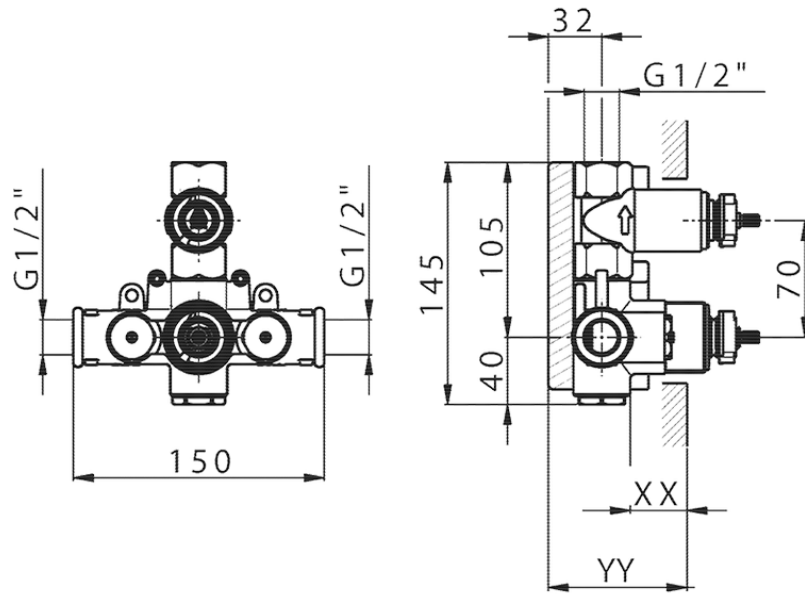

## Exposed part for 1-outlet con.thermo.shower valve DADO\_DD007300

DD007300

<https://en.huberitalia.com/exposed-part-for-1-outlet-con-thermo-shower-valve-dado-dd007300>

Piastra/Plate/Plaque/Platte/Placa

2-3mm: XX 25-40 YY 76-91

10 mm: XX 16-31 YY 65-80

ZB007361

<https://en.huberitalia.com/1-outlet-concealed-thermostatic-shower-valve-concealed-zb007361>

Piastra/Plate/Plaque/Platte/Placa

2-3mm: XX 25-40 YY 76-91

10 mm: XX 16-31 YY 65-80

ZB007301

<https://en.huberitalia.com/1-outlet-concealed-thermostatic-shower-valve-concealed-zb007301>

2026-06-19