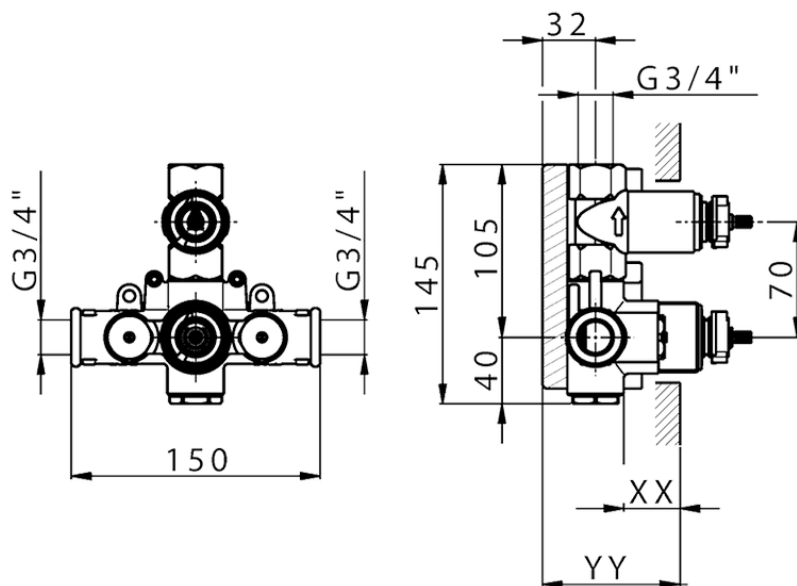

Exposed part for 1-outlet con.thermo.shower valve DADO_DD007300

DD007300

<https://en.huberitalia.com/exposed-part-for-1-outlet-con-thermo-shower-valve-dado-dd007300>

Piastra/Plate/Plaque/Platte/Placa

2-3mm: XX 25-40 YY 76-91

10 mm: XX 16-31 YY 65-80

ZB007361

<https://en.huberitalia.com/1-outlet-concealed-thermostatic-shower-valve-concealed-zb007361>

Piastra/Plate/Plaque/Platte/Placa

2-3mm: XX 25-40 YY 76-91

10 mm: XX 16-31 YY 65-80

ZB007301

<https://en.huberitalia.com/1-outlet-concealed-thermostatic-shower-valve-concealed-zb007301>

2026-04-06