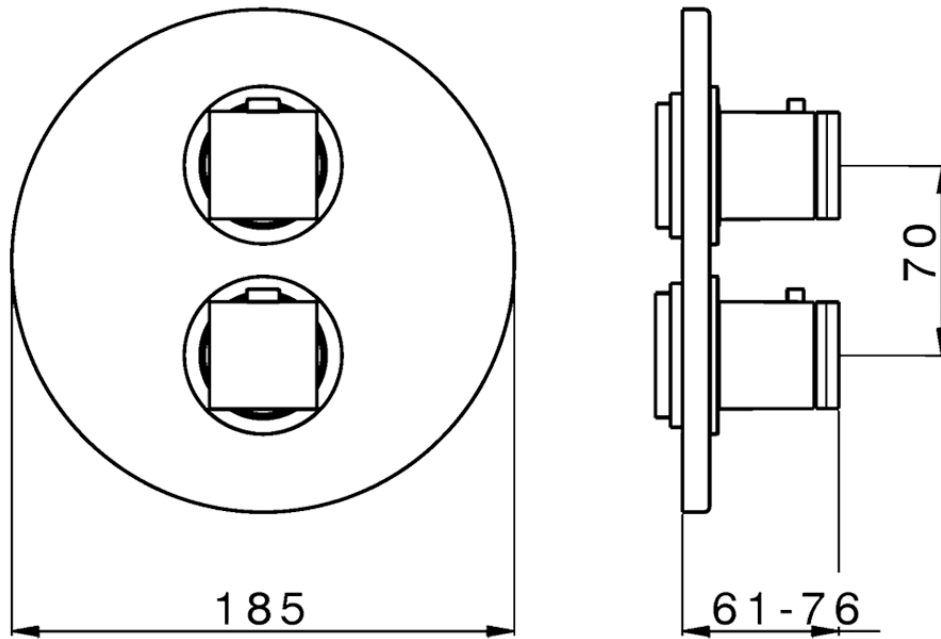

Exposed part for 1-outlet con.thermo.shower valve DADO_DD007300

DD007300

<https://en.huberitalia.com/exposed-part-for-1-outlet-con-thermo-shower-valve-dado-dd007300>

Piastra/Plate/Plaque/Platte/Placa

2-3mm: XX 25-40 YY 76-91

10 mm: XX 16-31 YY 65-80

ZB007361

<https://en.huberitalia.com/1-outlet-concealed-thermostatic-shower-valve-concealed-zb007361>

Piastra/Plate/Plaque/Platte/Placa

2-3mm: XX 25-40 YY 76-91

10 mm: XX 16-31 YY 65-80

ZB007301

<https://en.huberitalia.com/1-outlet-concealed-thermostatic-shower-valve-concealed-zb007301>

2026-05-02