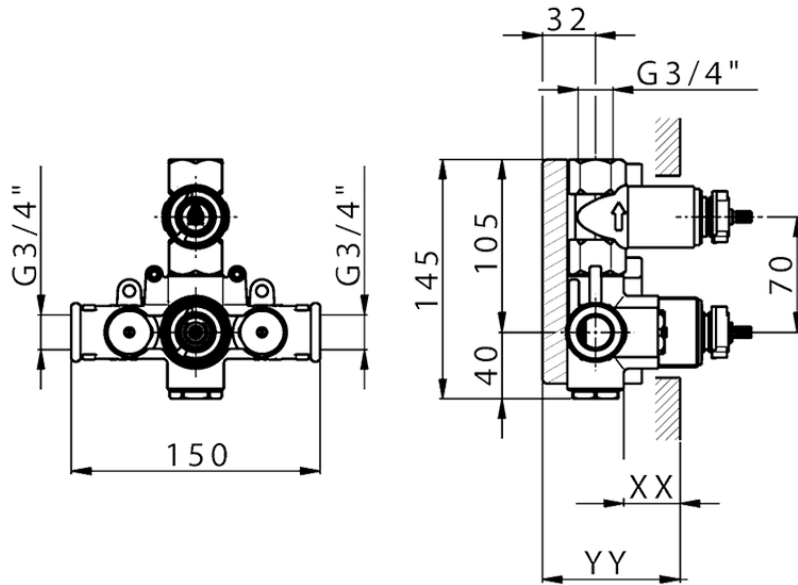

Exposed part for 1-outlet con.thermo.shower valve DADO_DD007300

DD007300

<https://en.huberitalia.com/exposed-part-for-1-outlet-con-thermo-shower-valve-dado-dd007300>

Piastra/Plate/Plaque/Platte/Placa

2-3mm: XX 25-40 YY 76-91

10 mm: XX 16-31 YY 65-80

ZB007361

<https://en.huberitalia.com/1-outlet-concealed-thermostatic-shower-valve-concealed-zb007361>

Piastra/Plate/Plaque/Platte/Placa

2-3mm: XX 25-40 YY 76-91

10 mm: XX 16-31 YY 65-80

ZB007301

<https://en.huberitalia.com/1-outlet-concealed-thermostatic-shower-valve-concealed-zb007301>

2026-04-06