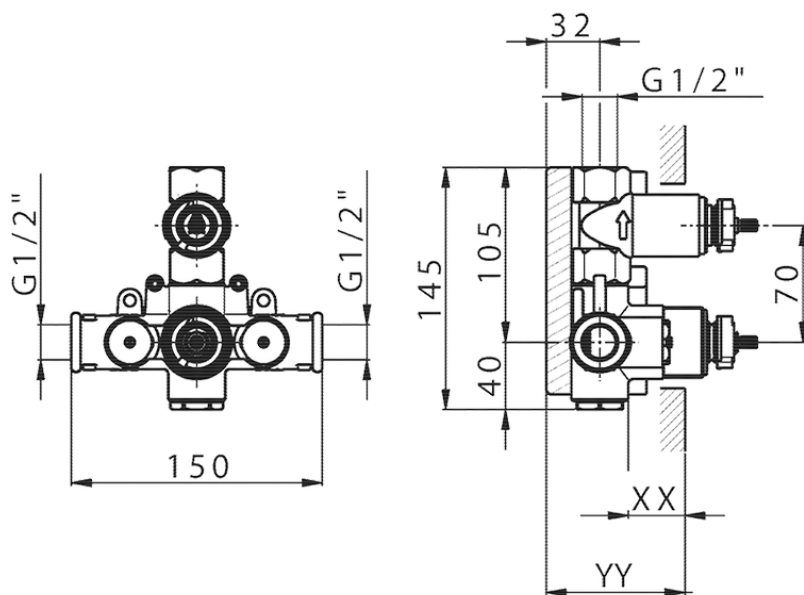

## Exposed part for 1-outlet con.thermo.shower valve DADO\_DD007300

DD007300

<https://en.huberitalia.com/exposed-part-for-1-outlet-con-thermo-shower-valve-dado-dd007300>

## Piastra/Plate/Plaque/Platte/Placa

2-3mm: XX 25-40 YY 76-91

10 mm: XX 16-31 YY 65-80

ZB007361

<https://en.huberitalia.com/1-outlet-concealed-thermostatic-shower-valve-concealed-zb007361>

## Piastra/Plate/Plaque/Platte/Placa

2-3mm: XX 25-40 YY 76-91

10 mm: XX 16-31 YY 65-80

ZB007301

<https://en.huberitalia.com/1-outlet-concealed-thermostatic-shower-valve-concealed-zb007301>

2026-05-25