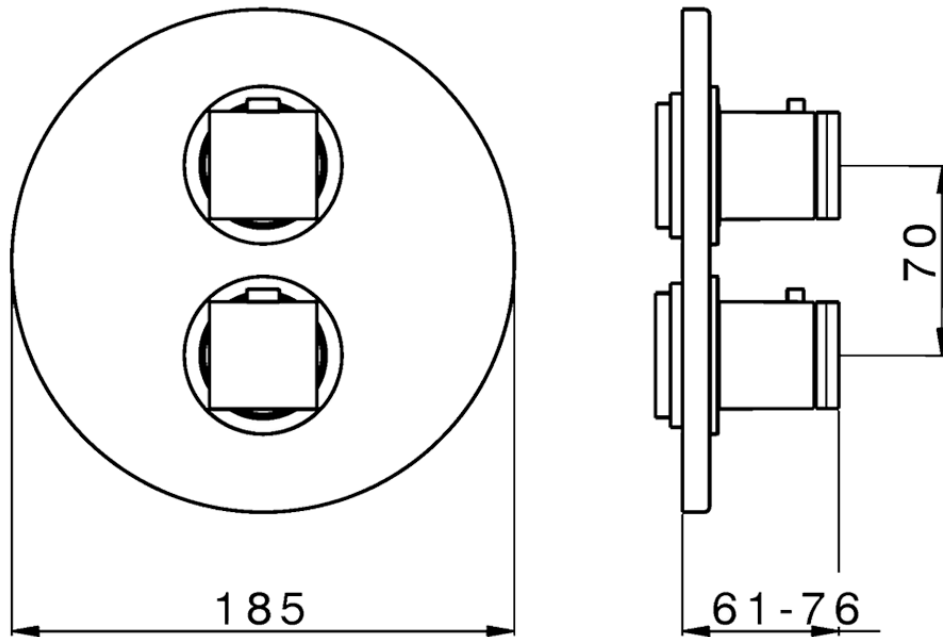

## Exposed part for 1-outlet con.thermo.shower valve DADO\_DD007300

DD007300

<https://en.huberitalia.com/exposed-part-for-1-outlet-con-thermo-shower-valve-dado-dd007300>

## Piastra/Plate/Plaque/Platte/Placa

2-3mm: XX 25-40 YY 76-91

10 mm: XX 16-31 YY 65-80

ZB007361

<https://en.huberitalia.com/1-outlet-concealed-thermostatic-shower-valve-concealed-zb007361>

## Piastra/Plate/Plaque/Platte/Placa

2-3mm: XX 25-40 YY 76-91

10 mm: XX 16-31 YY 65-80

ZB007301

<https://en.huberitalia.com/1-outlet-concealed-thermostatic-shower-valve-concealed-zb007301>

2026-05-25