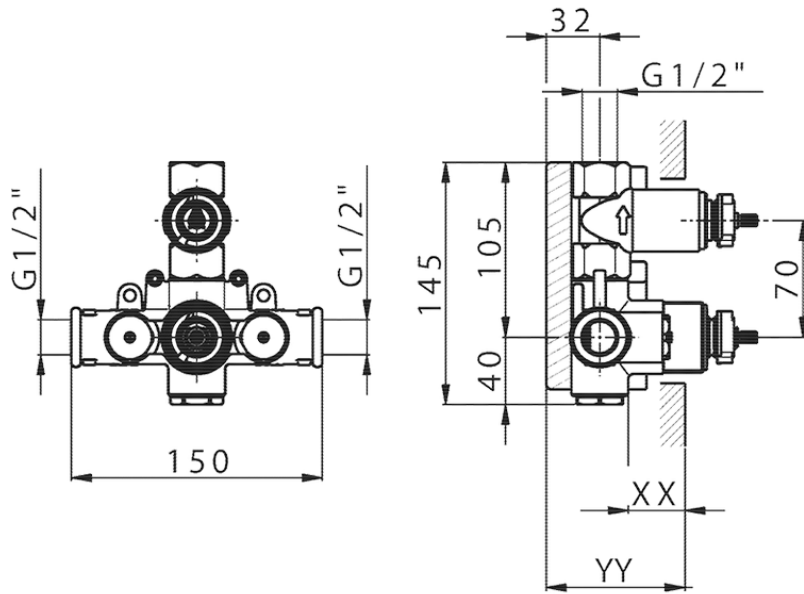

Exposed part for 1-outlet con.thermo.shower valve DADO_DD007300

DD007300

<https://en.huberitalia.com/exposed-part-for-1-outlet-con-thermo-shower-valve-dado-dd007300>

Piastra/Plate/Plaque/Platte/Placa

2-3mm: XX 25-40 YY 76-91

10 mm: XX 16-31 YY 65-80

ZB007361

<https://en.huberitalia.com/1-outlet-concealed-thermostatic-shower-valve-concealed-zb007361>

Piastra/Plate/Plaque/Platte/Placa

2-3mm: XX 25-40 YY 76-91

10 mm: XX 16-31 YY 65-80

ZB007301

<https://en.huberitalia.com/1-outlet-concealed-thermostatic-shower-valve-concealed-zb007301>

2026-05-25