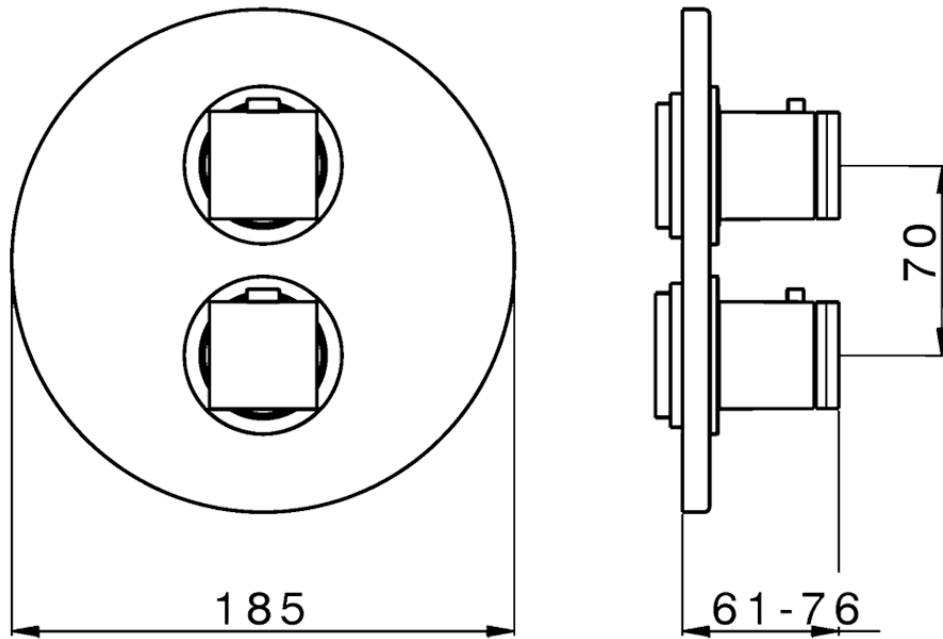

## Exposed part for 1-outlet con.thermo.shower valve DADO\_DD007300

DD007300

<https://en.huberitalia.com/exposed-part-for-1-outlet-con-thermo-shower-valve-dado-dd007300>

## Piastra/Plate/Plaque/Platte/Placa

2-3mm: XX 25-40 YY 76-91

10 mm: XX 16-31 YY 65-80

ZB007361

<https://en.huberitalia.com/1-outlet-concealed-thermostatic-shower-valve-concealed-zb007361>

## Piastra/Plate/Plaque/Platte/Placa

2-3mm: XX 25-40 YY 76-91

10 mm: XX 16-31 YY 65-80

ZB007301

<https://en.huberitalia.com/1-outlet-concealed-thermostatic-shower-valve-concealed-zb007301>

2026-06-19