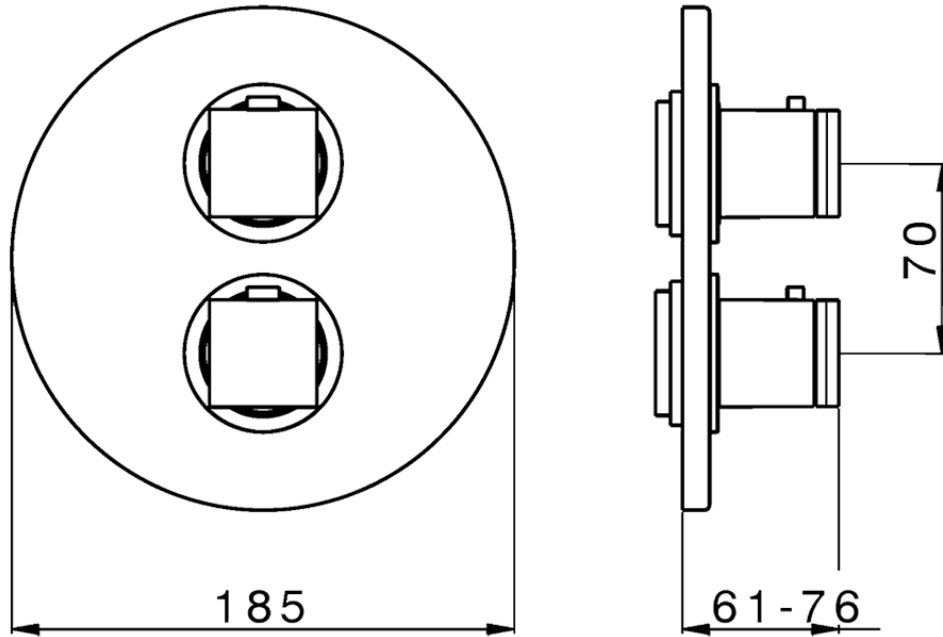

Exposed part for 1-outlet con.thermo.shower valve DADO_DD007300

DD007300

<https://en.huberitalia.com/exposed-part-for-1-outlet-con-thermo-shower-valve-dado-dd007300>

Piastra/Plate/Plaque/Platte/Placa

2-3mm: XX 25-40 YY 76-91

10 mm: XX 16-31 YY 65-80

ZB007361

<https://en.huberitalia.com/1-outlet-concealed-thermostatic-shower-valve-concealed-zb007361>

Piastra/Plate/Plaque/Platte/Placa

2-3mm: XX 25-40 YY 76-91

10 mm: XX 16-31 YY 65-80