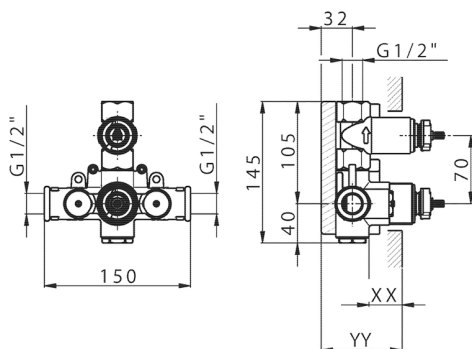

Piastra/Plate/Plaque/Platte/Placa

2-3mm: XX 25-40 YY 76-91

10 mm: XX 16-31 YY 65-80

Thermostatic

The Huber thermostatic is your personal water manager, helping you to handle, control and save water and energy.

1-outlet Concealed thermostatic shower valve CONCEALED_ZB007301

MODEL **ZB007301**

1-outlet Concealed thermostatic shower valve, with stopvalve, without trim kit

AVAILABLE FINISHINGS

CHARACTERISTICS

Installation	Concealed
Cartridge Spare Parts	24.04A.PP
8x20 Plus P Thermostatic Valve	
Concealed	1