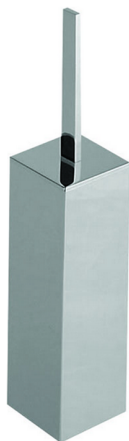

Brush holder BATHROOM ACCESSORIES_SQ090650

MODEL **SQ090650**

Brush holder, Brass made

AVAILABLE FINISHINGS

- 
21 21 Chrome
- 
2B 2B Polished Nickel
- 
2F 2F Brushed Nickel
- 
2Q 2Q Black Titanium
- 
40 40 Matt Black
- 
4Q 4Q Matt White

CHARACTERISTICS

Brush holder BATHROOM ACCESSORIES_SQ090650

SQ090650

<https://en.huberitalia.com/brush-holder-bathroom-accessories-sq090650>

2026-06-13