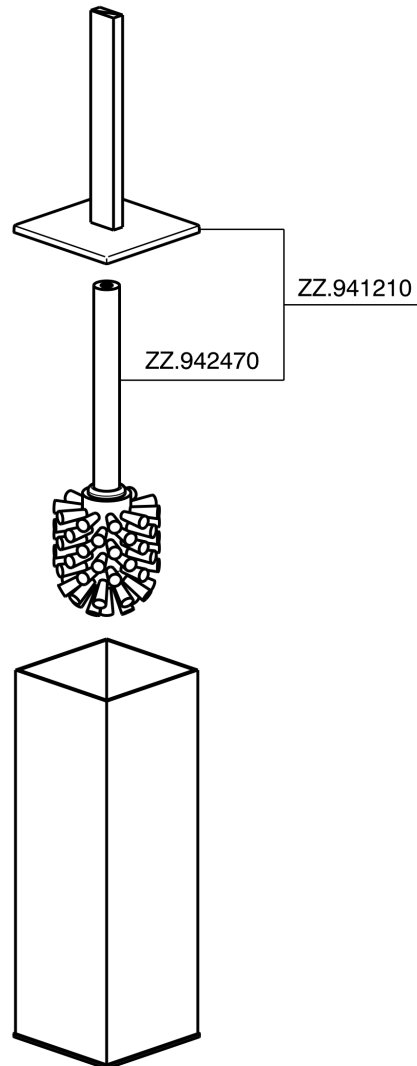

Brush holder BATHROOM ACCESSORIES_SQ090650

SQ090650

<https://en.huberitalia.com/brush-holder-bathroom-accessories-sq090650>

2026-05-15