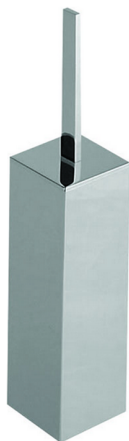

Brush holder BATHROOM ACCESSORIES_SQ090650

MODEL **SQ090650**

Brush holder, Brass made

AVAILABLE FINISHINGS

- 
21 21 Chrome
- 
2B 2B Polished Nickel
- 
2F 2F Brushed Nickel
- 
2Q 2Q Black Titanium
- 
40 40 Matt Black
- 
4Q 4Q Matt White

CHARACTERISTICS

Brush holder BATHROOM ACCESSORIES_SQ090650

SQ090650

<https://en.huberitalia.com/brush-holder-bathroom-accessories-sq090650>

2026-04-09