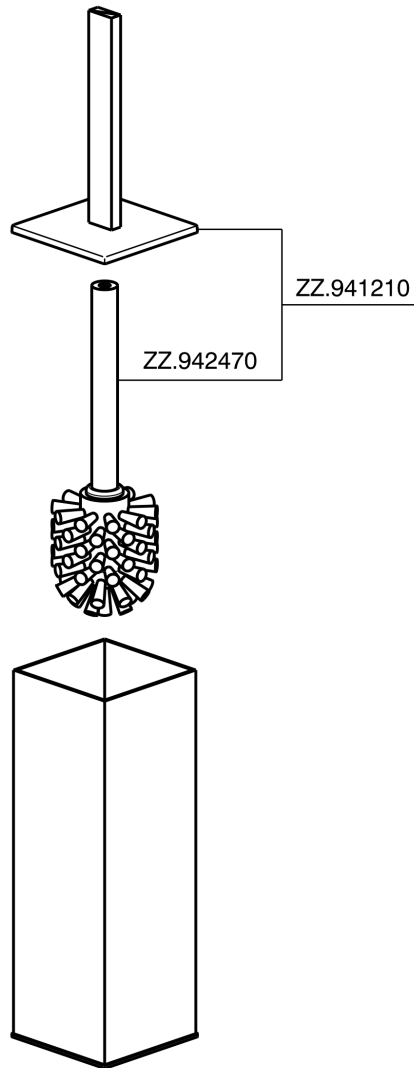

Brush holder BATHROOM ACCESSORIES_SQ090650

MODEL **SQ090650**

Brush holder, Brass made

AVAILABLE FINISHINGS

- 
21 21 Chrome
- 
2B 2B Polished Nickel
- 
2F 2F Brushed Nickel
- 
2Q 2Q Black Titanium
- 
40 40 Matt Black
- 
4Q 4Q Matt White

CHARACTERISTICS

Brush holder BATHROOM ACCESSORIES_SQ090650

SQ090650

<https://en.huberitalia.com/brush-holder-bathroom-accessories-sq090650>

2026-06-13