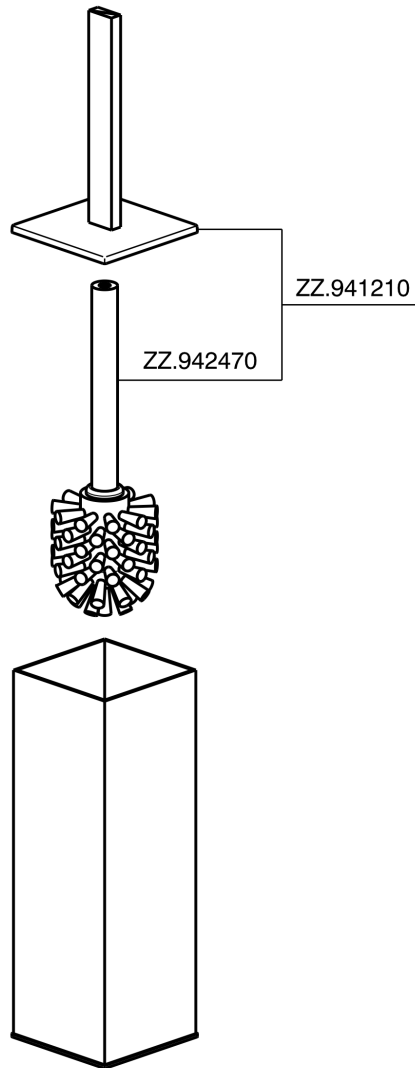

Brush holder BATHROOM ACCESSORIES_SQ090650

SQ090650

<https://en.huberitalia.com/brush-holder-bathroom-accessories-sq090650>

2026-04-06