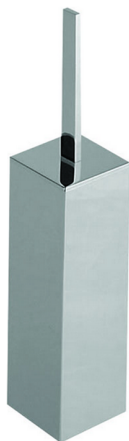

## Brush holder BATHROOM ACCESSORIES\_SQ090650

MODEL **SQ090650**

Brush holder, Brass made

### AVAILABLE FINISHINGS

- 
**21** 21 Chrome
- 
**2B** 2B Polished Nickel
- 
**2F** 2F Brushed Nickel
- 
**2Q** 2Q Black Titanium
- 
**40** 40 Matt Black
- 
**4Q** 4Q Matt White