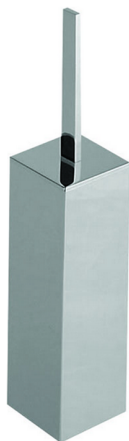

Brush holder BATHROOM ACCESSORIES_SQ090650

MODEL **SQ090650**

Brush holder, Brass made

AVAILABLE FINISHINGS

- 
21 21 Chrome
- 
2B 2B Polished Nickel
- 
2F 2F Brushed Nickel
- 
2Q 2Q Black Titanium
- 
40 40 Matt Black
- 
4Q 4Q Matt White

CHARACTERISTICS

Brush holder BATHROOM ACCESSORIES_SQ090650

SQ090650

<https://en.huberitalia.com/brush-holder-bathroom-accessories-sq090650>

2026-04-08