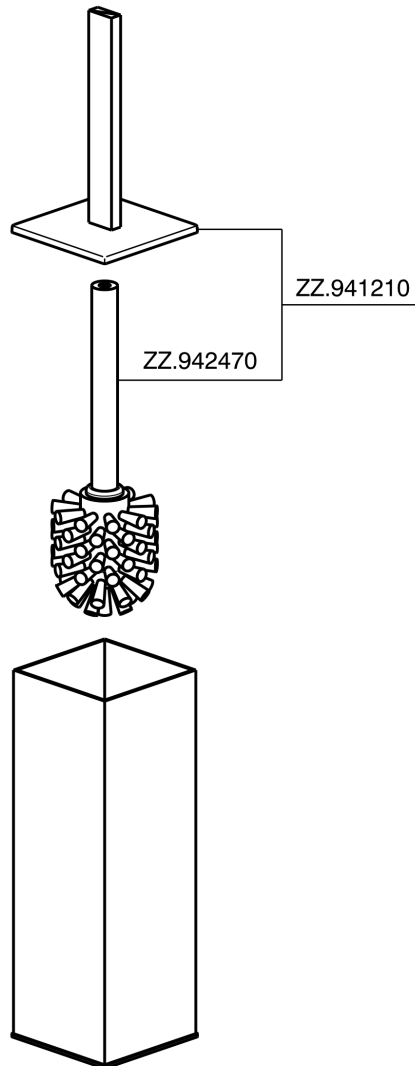

Brush holder BATHROOM ACCESSORIES_SQ090650

MODEL **SQ090650**

Brush holder, Brass made

AVAILABLE FINISHINGS

- 
21 21 Chrome
- 
2B 2B Polished Nickel
- 
2F 2F Brushed Nickel
- 
2Q 2Q Black Titanium
- 
40 40 Matt Black
- 
4Q 4Q Matt White

CHARACTERISTICS

Brush holder BATHROOM ACCESSORIES_SQ090650

SQ090650

<https://en.huberitalia.com/brush-holder-bathroom-accessories-sq090650>

2026-06-09