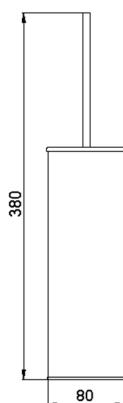

Brush holder BATHROOM ACCESSORIES_SQ090650

MODEL **SQ090650**

Brush holder, Brass made

AVAILABLE FINISHINGS

- 
21 21 Chrome
- 
2B 2B Polished Nickel
- 
2F 2F Brushed Nickel
- 
2Q 2Q Black Titanium
- 
40 40 Matt Black
- 
4Q 4Q Matt White