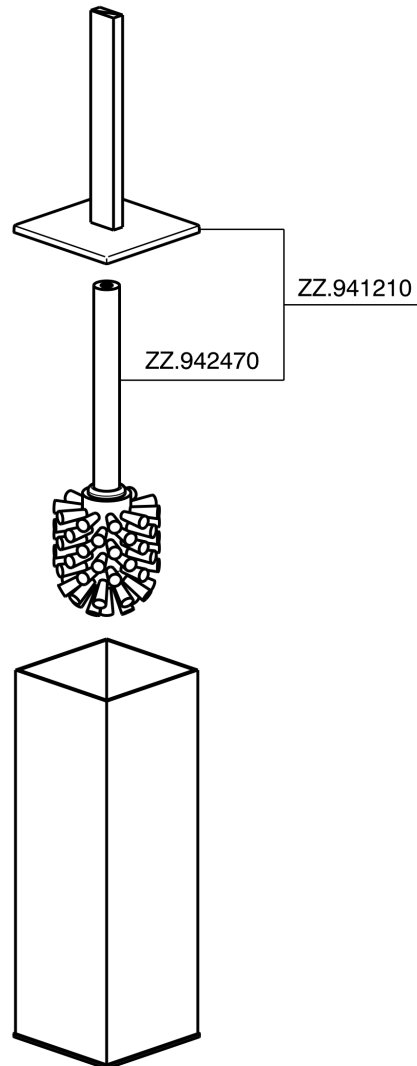

Brush holder BATHROOM ACCESSORIES_SQ090650

MODEL **SQ090650**

Brush holder, Brass made

AVAILABLE FINISHINGS

- 
21 21 Chrome
- 
2B 2B Polished Nickel
- 
2F 2F Brushed Nickel
- 
2Q 2Q Black Titanium
- 
40 40 Matt Black
- 
4Q 4Q Matt White

CHARACTERISTICS

Brush holder BATHROOM ACCESSORIES_SQ090650

SQ090650

<https://en.huberitalia.com/brush-holder-bathroom-accessories-sq090650>

2026-04-08