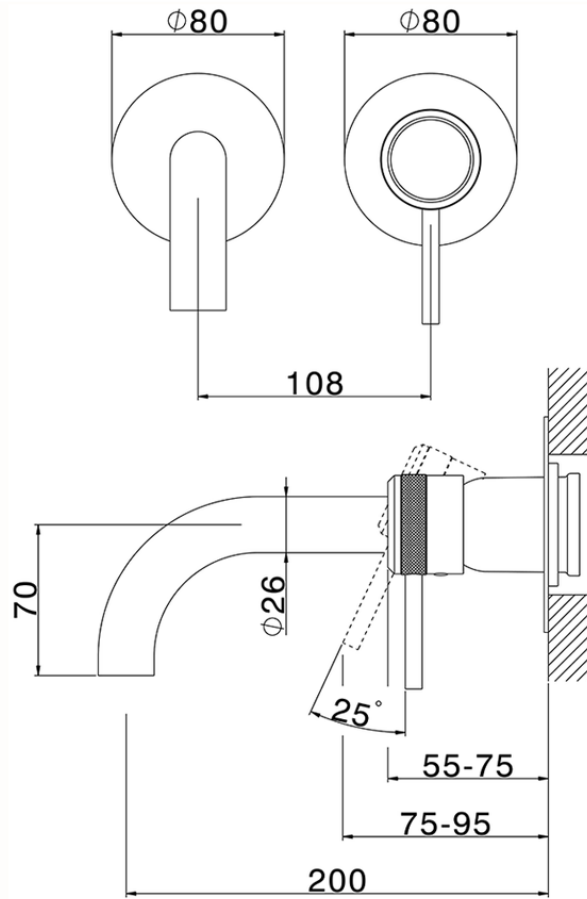

Exposed part for single lever washbasin valve CHRONOS_CR00551D

CR00551D

<https://en.huberitalia.com/exposed-part-for-single-lever-washbasin-valve-chronos-cr00551d>

Piastra/Plate/Plaque/Platte/Placa

2-3mm: XX 56-76

10mm: XX 48-68