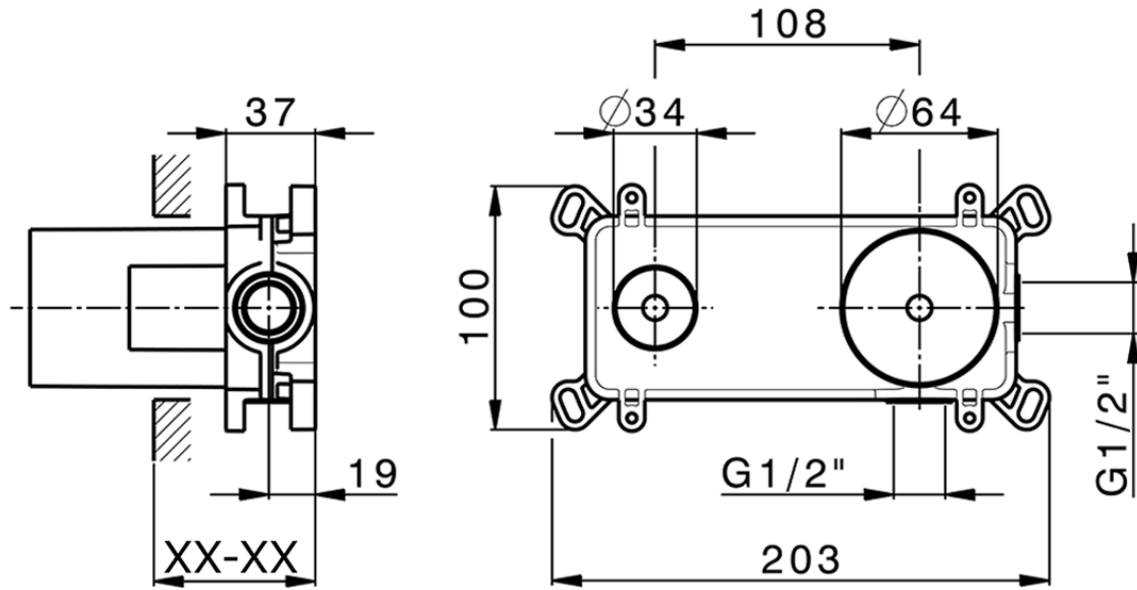

Exposed part for single lever washbasin valve CHRONOS_CR00551D

CR00551D

<https://en.huberitalia.com/exposed-part-for-single-lever-washbasin-valve-chronos-cr00551d>

Piastra/Plate/Plaque/Platte/Placa

2-3mm: XX 56-76

10mm: XX 48-68