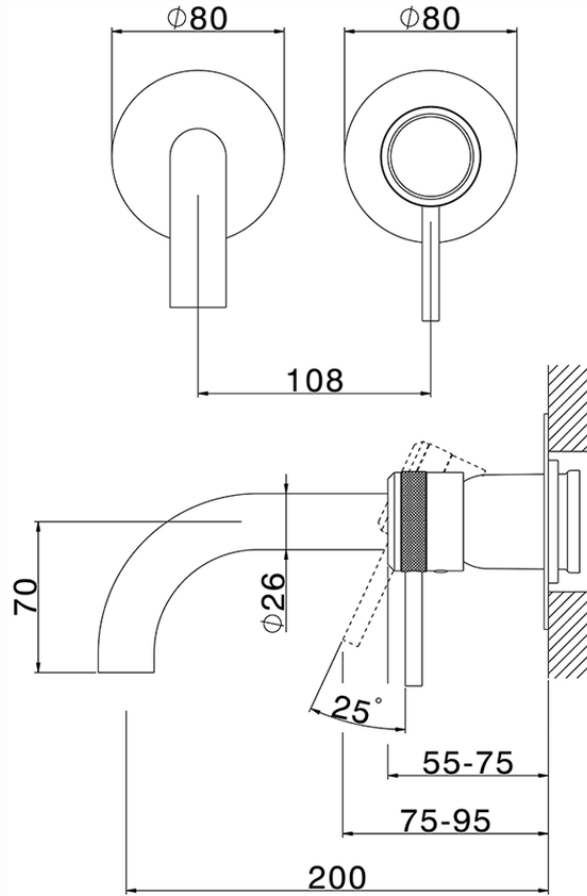

Exposed part for single lever washbasin valve CHRONOS_CR00551D

CR00551D

<https://en.huberitalia.com/exposed-part-for-single-lever-washbasin-valve-chronos-cr00551d>

Piastra/Plate/Plaque/Platte/Placa

2-3mm: XX 56-76

10mm: XX 48-68