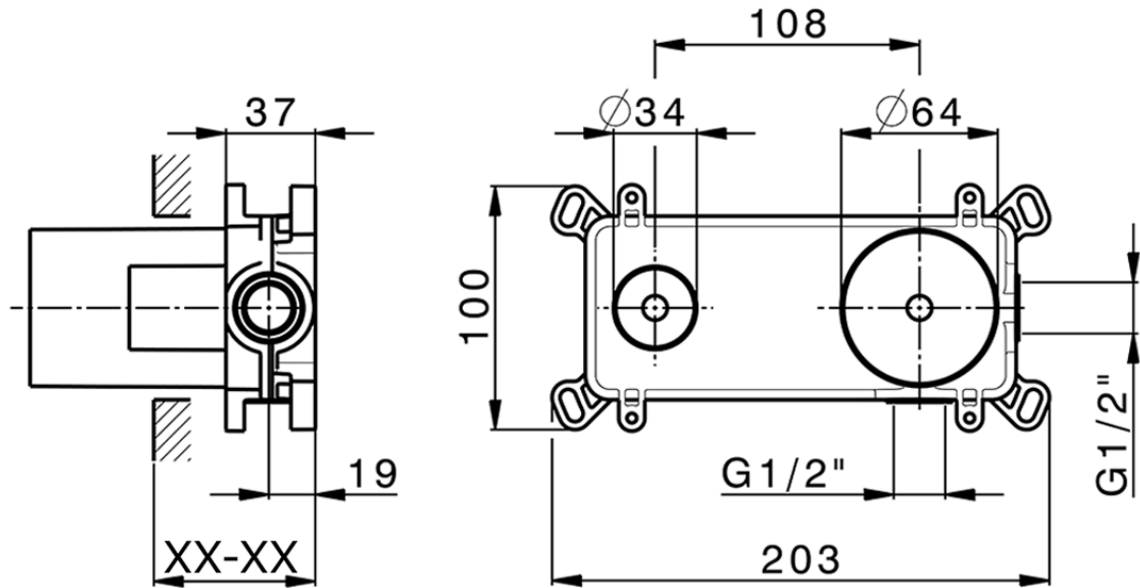

## Exposed part for single lever washbasin valve CHRONOS\_CR00551D

CR00551D

<https://en.huberitalia.com/exposed-part-for-single-lever-washbasin-valve-chronos-cr00551d>

Piastra/Plate/Plaque/Platte/Placa

2-3mm: XX 56-76

10mm: XX 48-68