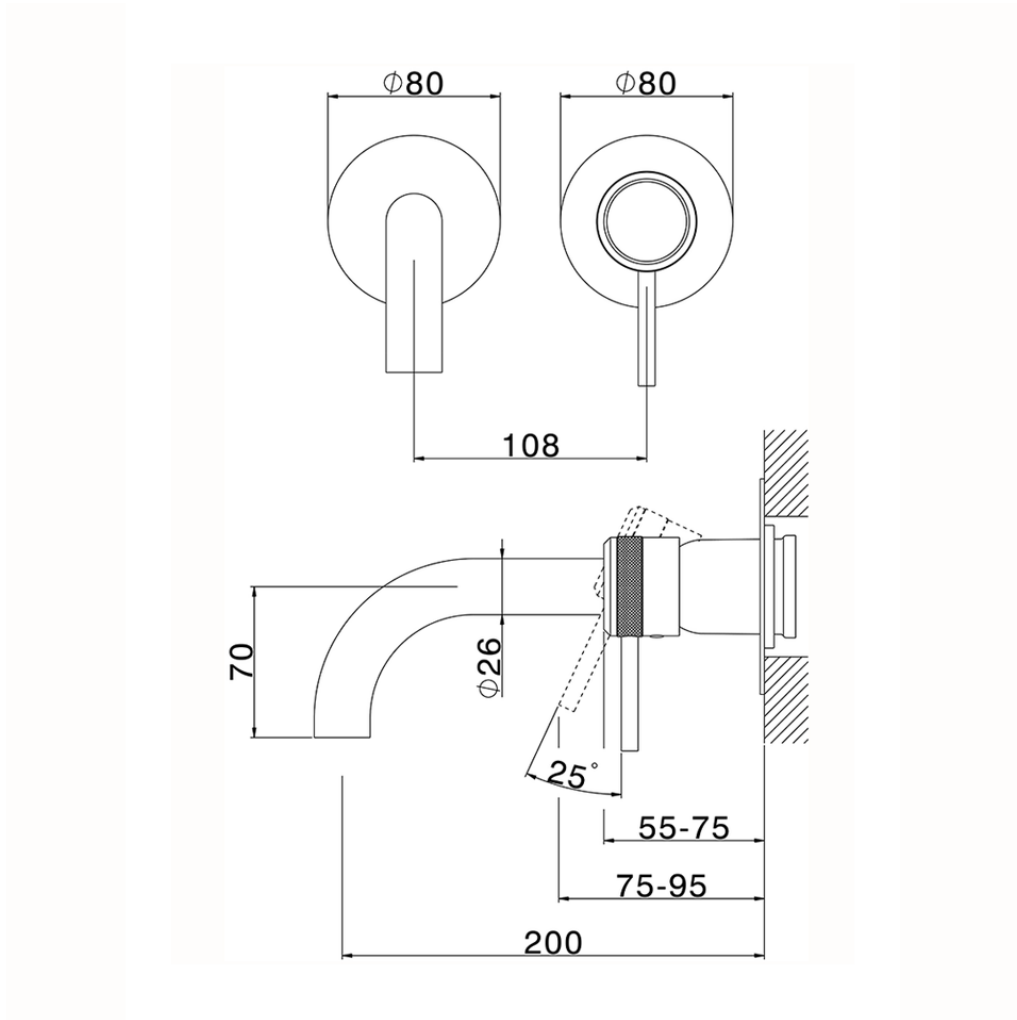

## Exposed part for single lever washbasin valve CHRONOS\_CR00551D

CR00551D

<https://en.huberitalia.com/exposed-part-for-single-lever-washbasin-valve-chronos-cr00551d>

Piastra/Plate/Plaque/Platte/Placa

2-3mm: XX 56-76

10mm: XX 48-68