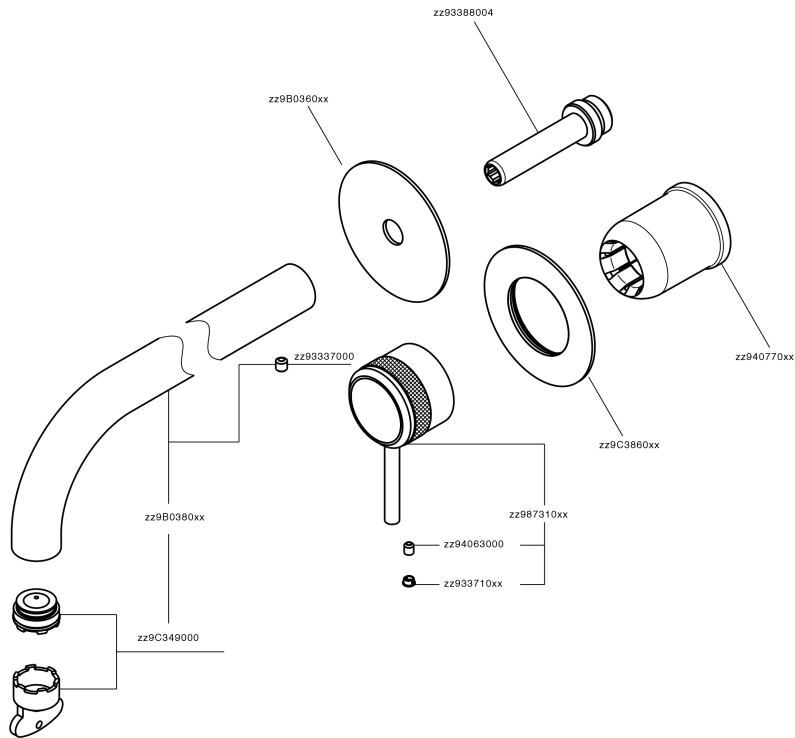

Exposed part for single lever washbasin valve CHRONOS_CR00551D

CR00551D

<https://en.huberitalia.com/exposed-part-for-single-lever-washbasin-valve-chronos-cr00551d>

Concealed single lever washbasin mixer Easy-Box CONCEALED_ZB002450

ZB002450

<https://en.huberitalia.com/concealed-single-lever-washbasin-mixer-easy-box-concealed-zb002450>

2024-11-24