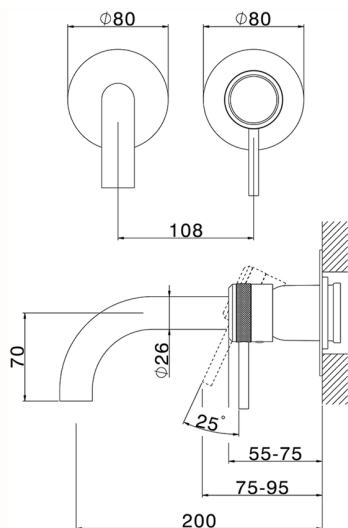

Exposed part for single lever washbasin valve CHRONOS_CR00551D

MODEL **CR00551D**

Exposed part for single lever washbasin valve, without concealed part, spout L.200 mm, for item Easy-Box ZB002450 and art. ZB025510

AVAILABLE FINISHINGS

-  **21** 21 Chrome
-  **2F** 2F Brushed Nickel
-  **2Q** 2Q Black Titanium

CHARACTERISTICS

Installation **Concealed**
 Required concealed parts **ZB002450**

Exposed part for single lever washbasin valve CHRONOS_CR00551D

CR00551D

<https://en.huberitalia.com/exposed-part-for-single-lever-washbasin-valve-chronos-cr00551d>

Concealed single lever washbasin mixer Easy-Box CONCEALED_ZB002450

MODEL **ZB002450**

Concealed single lever washbasin mixer
Easy-Box, with protection guard box, without trim kit

AVAILABLE FINISHINGS

CHARACTERISTICS

Concealed **1**
Cartridge Spare Parts **ZZ95409000**
35 mm Cartridge

Piastra/Plate/Plaque/Platte/Placa

2-3mm: XX 56-76

10mm: XX 48-68

EcoStop

EcoStop feature limits water flow to approximately 50% of maximum output with one point of resistance on setting. Push slightly past the middle stop only when full water output is required. This will save water up to 50%.