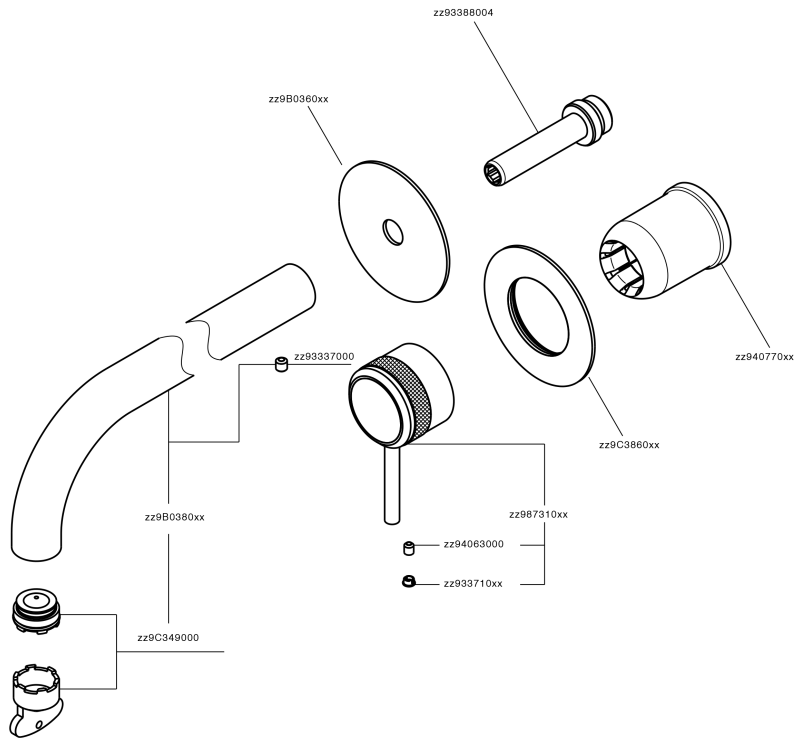

Exposed part for single lever washbasin valve CHRONOS_CR00551D

MODEL **CR00551D**

Exposed part for single lever washbasin valve, without concealed part, spout L.200 mm, for item Easy-Box ZB002450 and art. ZB025510

AVAILABLE FINISHINGS

-  **21** 21 Chrome
-  **2F** 2F Brushed Nickel
-  **2Q** 2Q Black Titanium

CHARACTERISTICS

Installation **Concealed**
 Required concealed parts **ZB002450**

Exposed part for single lever washbasin valve CHRONOS_CR00551D

CR00551D

<https://en.huberitalia.com/exposed-part-for-single-lever-washbasin-valve-chronos-cr00551d>

Concealed single lever washbasin mixer Easy-Box CONCEALED_ZB002450

MODEL **ZB002450**

Concealed single lever washbasin mixer
Easy-Box, with protection guard box, without trim kit

AVAILABLE FINISHINGS

CHARACTERISTICS

Concealed **1**
Cartridge Spare Parts **ZZ95409000**
35 mm Cartridge

Piastra/Plate/Plaque/Platte/Placa

2-3mm: XX 56-76

10mm: XX 48-68

EcoStop

EcoStop feature limits water flow to approximately 50% of maximum output with one point of resistance on setting. Push slightly past the middle stop only when full water output is required. This will save water up to 50%.