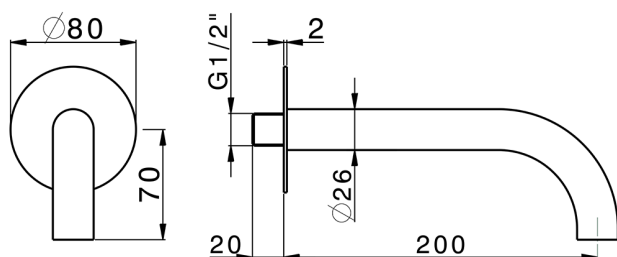

CHARACTERISTICS