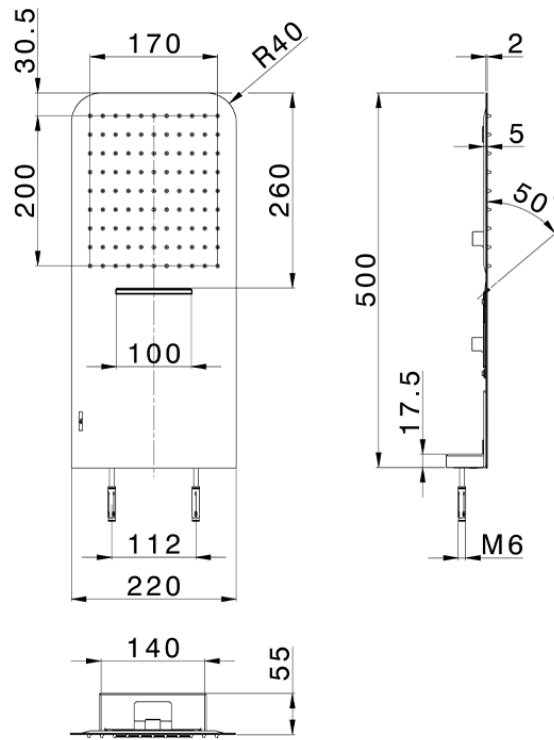

500x220 mm wall-mounted showerhead LYNOX_ZS122110

ZS122110

<https://en.huberitalia.com/500x220-mm-wall-mounted-showerhead-lynnox-zs122110>

2024-11-15