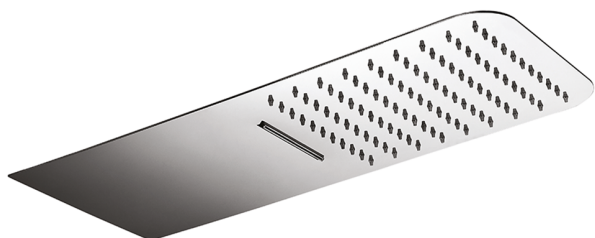

500x220 mm wall-mounted showerhead LYNOX_ZS122110

MODEL **ZS122110**

500x220 mm wall-mounted showerhead, rain, waterfall functions, with patented safety valve, Stainless Steel AISI 304

AVAILABLE FINISHINGS

D1 D1 Brushed Inox

CHARACTERISTICS

2024-11-15