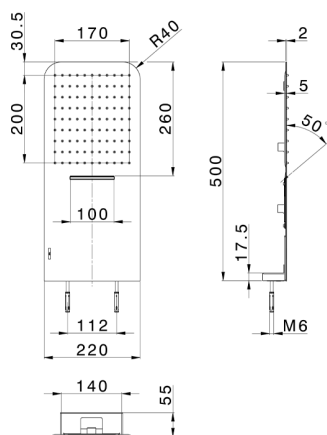

500x220 mm wall-mounted showerhead LYNOX_ZS122110

MODEL **ZS122110**

500x220 mm wall-mounted showerhead, rain, waterfall functions, with patented safety valve, Stainless Steel AISI 304

AVAILABLE FINISHINGS

D1 D1 Brushed Inox

CHARACTERISTICS

2024-11-15