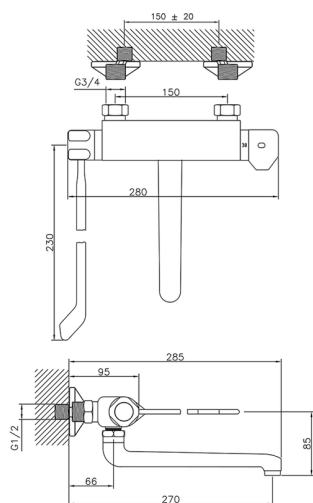

## Wall mounted Thermostatic sink mixer CLINIC&TECHNICAL\_CLT70030

MODEL **CLT70030**

Wall mounted Thermostatic sink mixer, swivel spout, with long lever

AVAILABLE FINISHINGS

CHARACTERISTICS

Cartridge Spare Parts **24.04A.PP**

**8x20 Plus P Thermostatic Valve**