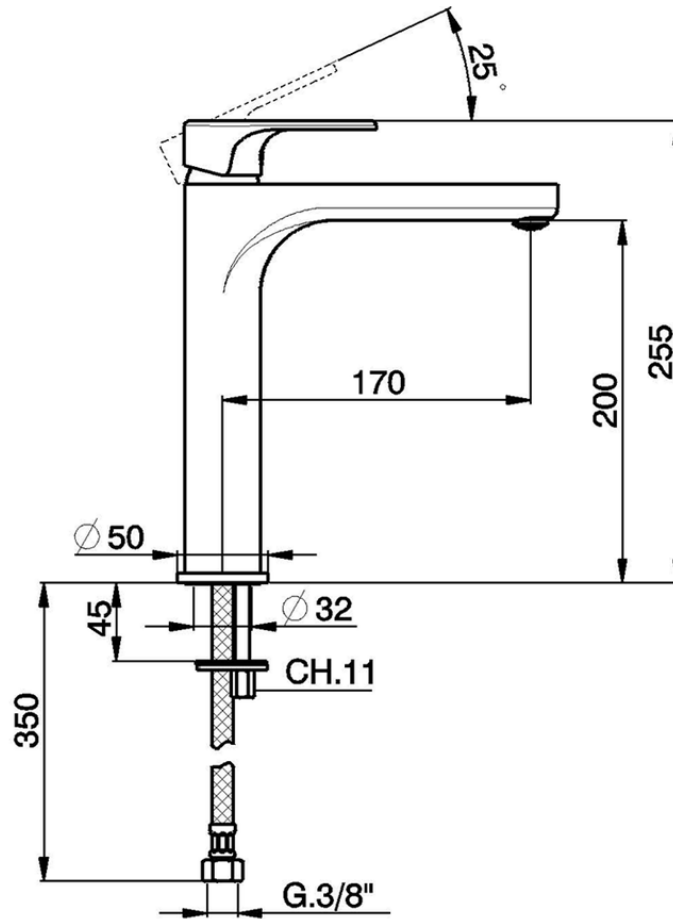

Single lever tall washbasin mixer H3_AH003540

AH003540

<https://en.huberitalia.com/single-lever-tall-washbasin-mixer-h3-ah003540>

2024-12-18