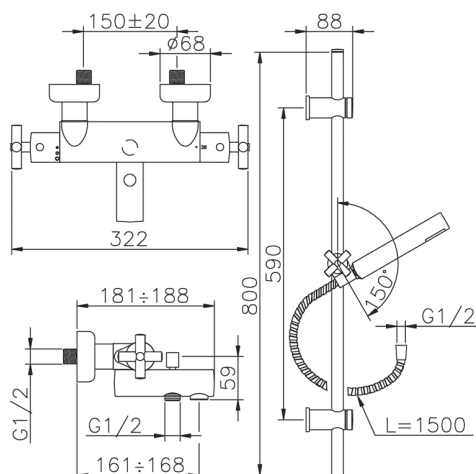

## Thermostatic bath-shower mixer with sliding bar SUITE\_SUS27010

MODEL **SUS27010**

Thermostatic bath-shower mixer with sliding bar, 59 cm sliding rail kit with sliding bracket, ABS 27 mm minimalistic one spray handshower, 150 cm Brass flexible hose

### CHARACTERISTICS

Cartridge Spare Parts **24.04A.PP**

**8x20 Plus P Thermostatic Valve**