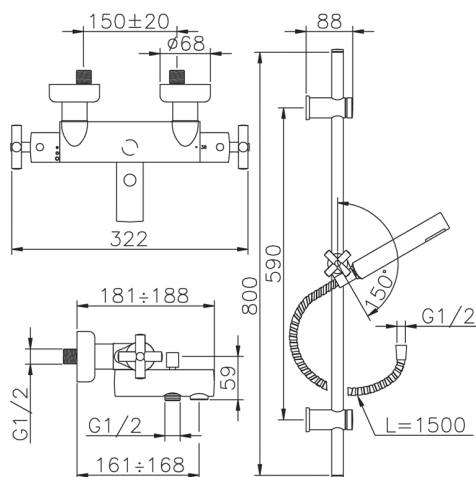

Thermostatic bath-shower mixer with sliding bar SUITE_SUS27010

MODEL **SUS27010**

Thermostatic bath-shower mixer with sliding bar, 59 cm sliding rail kit with sliding bracket, ABS 27 mm minimalistic one spray handshower, 150 cm Brass flexible hose

AVAILABLE FINISHINGS

-  **21** 21 Chrome
-  **40** 40 Matt Black
-  **2F** 2F Brushed Nickel
-  **2W** 2W Brushed Gold

CHARACTERISTICS

Cartridge Spare Parts **24.04A.PP**

8x20 Plus P Thermostatic Valve

Thermostatic