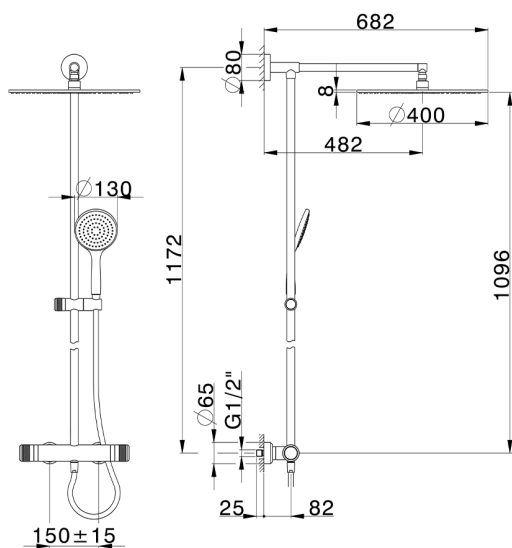

2-function Thermostatic shower set CHRONOS_CRC78010

MODEL **CRC78010**

2-function Thermostatic shower set, 2-outlet devia stop, not adjustable column, sliding handshower holder, 130 mm ABS Emotion one spray handshower, D.400 mm 8 mm Brass thick round showerhead, 150 cm SUPREME smooth flexible hose

AVAILABLE FINISHINGS

-  **21** 21 Chrome
-  **2F** 2F Brushed Nickel
-  **2Q** 2Q Black Titanium

CHARACTERISTICS

Cartridge Spare Parts **22.04A.AR - ZZ97279004**

Argo 2 (long filter) Thermostatic Valve

DeviaStop

The Huber Devia Stop technology allows to adjust the water flow and to direct it to the selected output point (overhead soaker, hand shower, etc).

SafeTouch

The Huber SafeTouch system maintains the mixer body cool to the touch during operation.