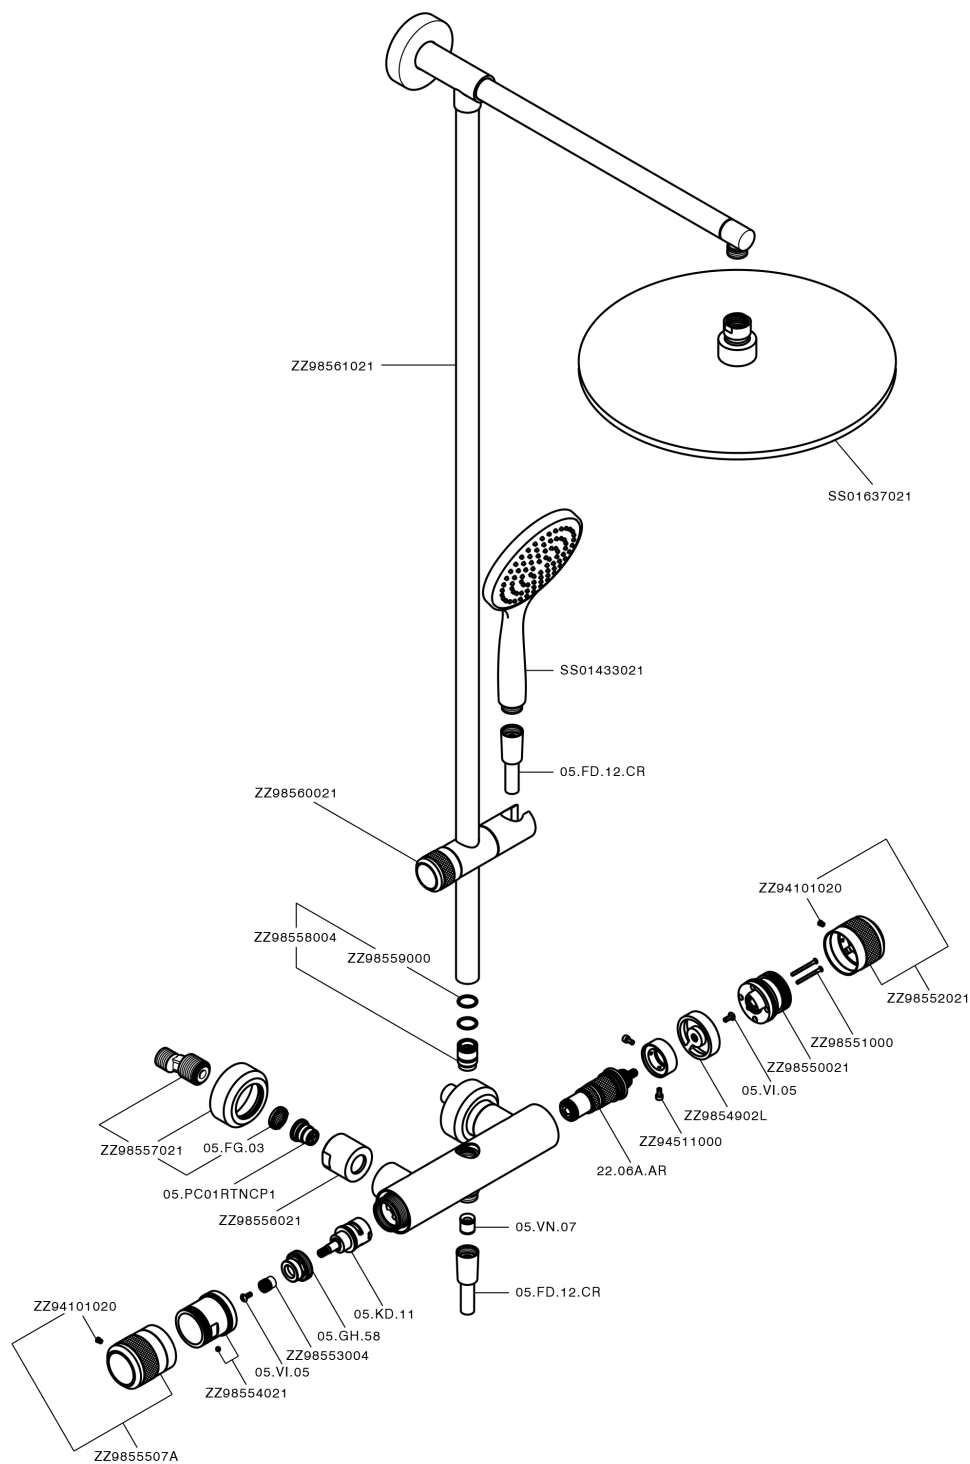

2-function Thermostatic shower set CHRONOS_CRC78010

MODEL **CRC78010**

2-function Thermostatic shower set, 2-outlet devia stop, not adjustable column, sliding handshower holder, 130 mm ABS Emotion one spray handshower, D.400 mm 8 mm Brass thick round showerhead, 150 cm SUPREME smooth flexible hose

AVAILABLE FINISHINGS

-  **21** 21 Chrome
-  **2F** 2F Brushed Nickel
-  **2Q** 2Q Black Titanium

CHARACTERISTICS

Cartridge Spare Parts **22.04A.AR - ZZ97279004**

Argo 2 (long filter) Thermostatic Valve

DeviaStop

The Huber Devia Stop technology allows to adjust the water flow and to direct it to the selected output point (overhead soaker, hand shower, etc).

SafeTouch

The Huber SafeTouch system maintains the mixer body cool to the touch during operation.

Thermostatic

The Huber thermostatic is your personal water manager, helping you to handle, control and save water and energy.

2-function Thermostatic shower set CHRONOS_CRC78010

CRC78010

<https://en.huberitalia.com/2-function-thermostatic-shower-set-chronos-crc78010>