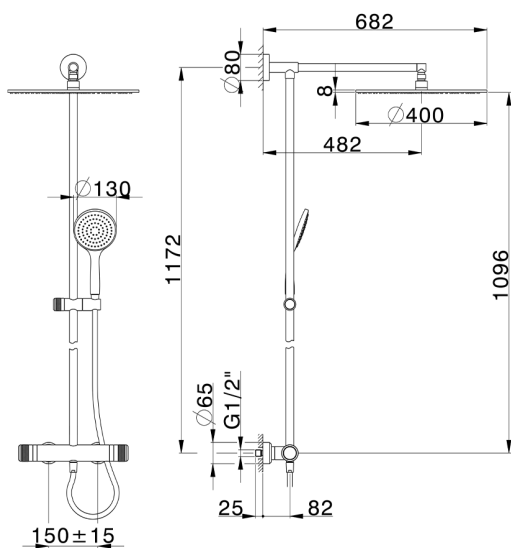

2-function Thermostatic shower set CHRONOS_CRC78010

MODEL **CRC78010**

2-function Thermostatic shower set, 2-outlet devia stop, not adjustable column, sliding handshower holder, 130 mm ABS Emotion one spray handshower, D.400 mm 8 mm Brass thick round showerhead, 150 cm SUPREME smooth flexible hose

AVAILABLE FINISHINGS

-  **21** 21 Chrome
-  **2F** 2F Brushed Nickel
-  **2Q** 2Q Black Titanium

CHARACTERISTICS

Cartridge Spare Parts **22.04A.AR - ZZ97279004**

Argo 2 (long filter) Thermostatic Valve

DeviaStop

The Huber Devia Stop technology allows to adjust the water flow and to direct it to the selected output point (overhead soaker, hand shower, etc).

SafeTouch

The Huber SafeTouch system maintains the mixer body cool to the touch during operation.