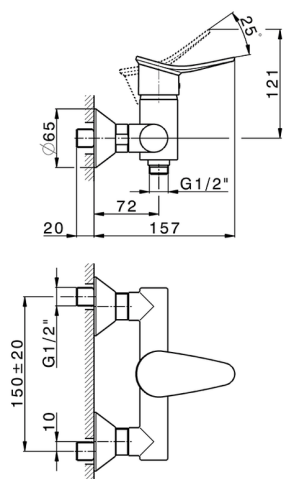

Single lever shower mixer HARLOCK_HC000443

MODEL **HC000443**

Single lever shower mixer, without shower set, 1/2" M flexible connection

AVAILABLE FINISHINGS

-  **21** 21 Chrome
-  **2P** 2P Rose Gold
-  **2Q** 2Q Black Titanium
-  **40** 40 Matt Black
-  **4Q** 4Q Matt White
-  **6T** 6T Chrome/Matt Black

CHARACTERISTICS

Cartridge Spare Parts **ZZ95409000**

35 mm Cartridge

2026-04-10