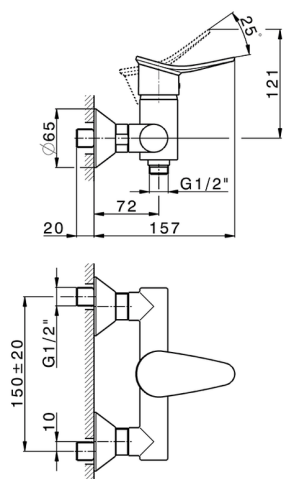

## Single lever shower mixer HARLOCK\_HC000443

MODEL **HC000443**

Single lever shower mixer, without shower set, 1/2" M flexible connection

### CHARACTERISTICS

Cartridge Spare Parts **ZZ95409000**

**35 mm Cartridge**

2026-05-01