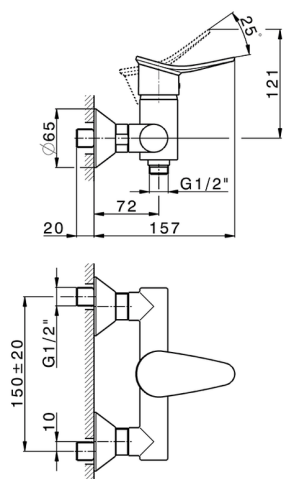

## Single lever shower mixer HARLOCK\_HC000443

MODEL **HC000443**

Single lever shower mixer, without shower set, 1/2" M flexible connection

### CHARACTERISTICS

Cartridge Spare Parts **ZZ95409000**

**35 mm Cartridge**

2026-04-08