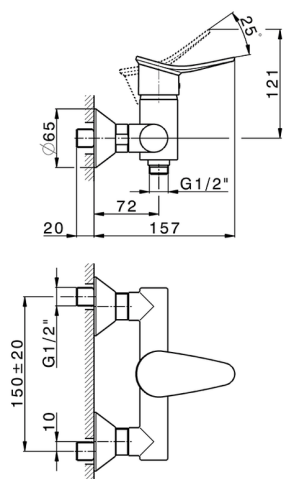

Single lever shower mixer HARLOCK_HC000443

MODEL **HC000443**

Single lever shower mixer, without shower set, 1/2" M flexible connection

AVAILABLE FINISHINGS

-  **21** 21 Chrome
-  **2P** 2P Rose Gold
-  **2Q** 2Q Black Titanium
-  **40** 40 Matt Black
-  **4Q** 4Q Matt White
-  **6T** 6T Chrome/Matt Black

CHARACTERISTICS

Cartridge Spare Parts **ZZ95409000**

35 mm Cartridge

2026-06-13