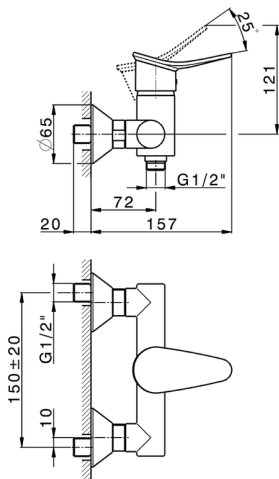

Single lever shower mixer HARLOCK_HC000443

MODEL **HC000443**

Single lever shower mixer, without shower set, 1/2" M flexible connection

AVAILABLE FINISHINGS

-  **21** 21 Chrome
-  **2P** 2P Rose Gold
-  **2Q** 2Q Black Titanium
-  **40** 40 Matt Black
-  **4Q** 4Q Matt White
-  **6T** 6T Chrome/Matt Black

CHARACTERISTICS

Cartridge Spare Parts **ZZ95409000**

35 mm Cartridge

2026-05-01