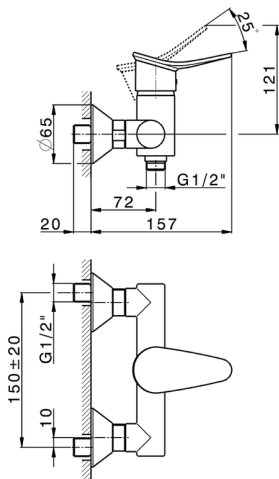

Single lever shower mixer HARLOCK_HC000443

MODEL **HC000443**

Single lever shower mixer, without shower set, 1/2" M flexible connection

AVAILABLE FINISHINGS

-  **21** 21 Chrome
-  **2P** 2P Rose Gold
-  **2Q** 2Q Black Titanium
-  **40** 40 Matt Black
-  **4Q** 4Q Matt White
-  **6T** 6T Chrome/Matt Black

CHARACTERISTICS

Cartridge Spare Parts **ZZ95409000**

35 mm Cartridge

2026-04-29