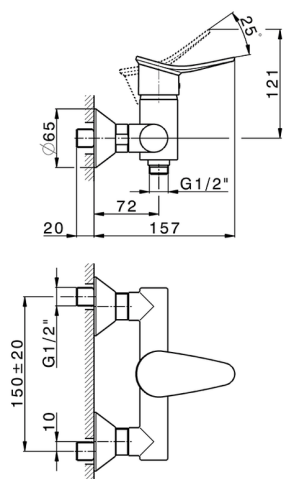

Single lever shower mixer HARLOCK_HC000443

MODEL **HC000443**

Single lever shower mixer, without shower set, 1/2" M flexible connection

AVAILABLE FINISHINGS

-  **21** 21 Chrome
-  **2P** 2P Rose Gold
-  **2Q** 2Q Black Titanium
-  **40** 40 Matt Black
-  **4Q** 4Q Matt White
-  **6T** 6T Chrome/Matt Black

CHARACTERISTICS

Cartridge Spare Parts **ZZ95409000**

35 mm Cartridge

2026-04-08