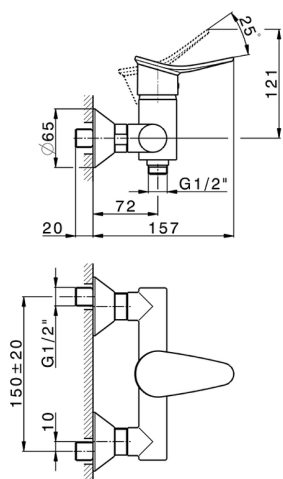

Single lever shower mixer HARLOCK_HC000443

MODEL **HC000443**

Single lever shower mixer, without shower set, 1/2" M flexible connection

AVAILABLE FINISHINGS

-  **21** 21 Chrome
-  **2P** 2P Rose Gold
-  **2Q** 2Q Black Titanium
-  **40** 40 Matt Black
-  **4Q** 4Q Matt White
-  **6T** 6T Chrome/Matt Black

CHARACTERISTICS

Cartridge Spare Parts **ZZ95409000**

35 mm Cartridge

2026-06-09