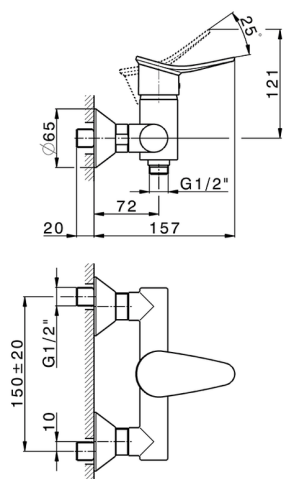

Single lever shower mixer HARLOCK_HC000443

MODEL **HC000443**

Single lever shower mixer, without shower set, 1/2" M flexible connection

AVAILABLE FINISHINGS

-  **21** 21 Chrome
-  **2P** 2P Rose Gold
-  **2Q** 2Q Black Titanium
-  **40** 40 Matt Black
-  **4Q** 4Q Matt White
-  **6T** 6T Chrome/Matt Black

CHARACTERISTICS

Cartridge Spare Parts **ZZ95409000**

35 mm Cartridge

2026-06-30