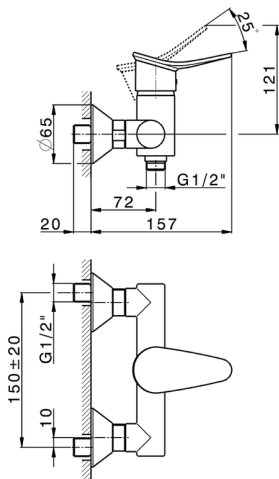

Single lever shower mixer HARLOCK_HC000443

MODEL **HC000443**

Single lever shower mixer, without shower set, 1/2" M flexible connection

AVAILABLE FINISHINGS

-  **21** 21 Chrome
-  **2P** 2P Rose Gold
-  **2Q** 2Q Black Titanium
-  **40** 40 Matt Black
-  **4Q** 4Q Matt White
-  **6T** 6T Chrome/Matt Black

CHARACTERISTICS

Cartridge Spare Parts **ZZ95409000**

35 mm Cartridge

2026-04-06