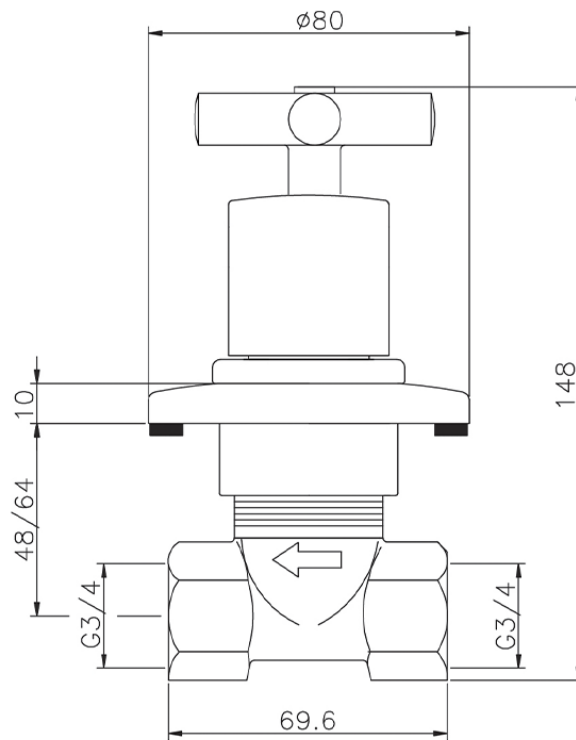

Concealed stop valve SUITE_SU000313

SU000313

<https://en.huberitalia.com/concealed-stop-valve-suite-su000313>

2026-06-29