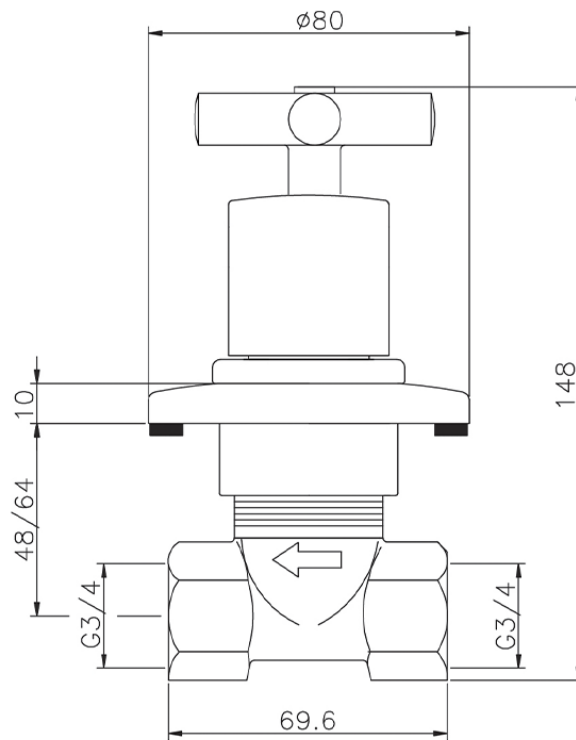

Concealed stop valve SUITE_SU000313

SU000313

<https://en.huberitalia.com/concealed-stop-valve-suite-su000313>

2026-06-07