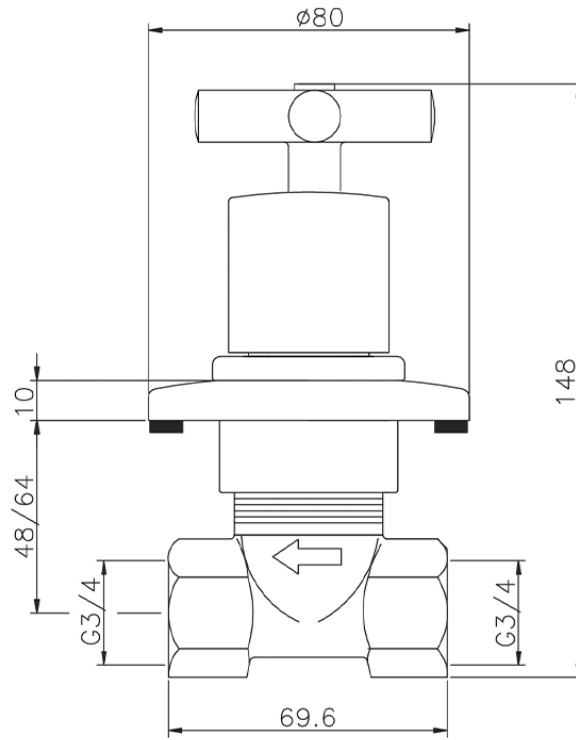

Concealed stop valve SUITE_SU000313

SU000313

<https://en.huberitalia.com/concealed-stop-valve-suite-su000313>

2026-06-28