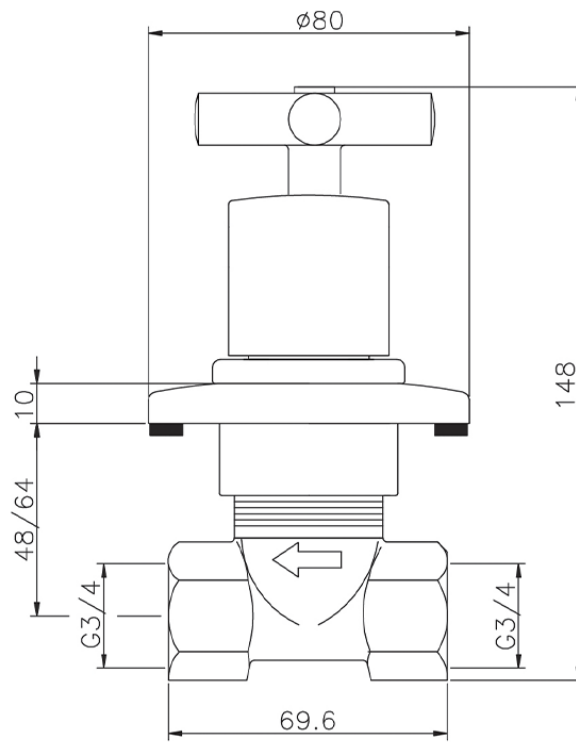

Concealed stop valve SUITE_SU000313

SU000313

<https://en.huberitalia.com/concealed-stop-valve-suite-su000313>

2026-04-27