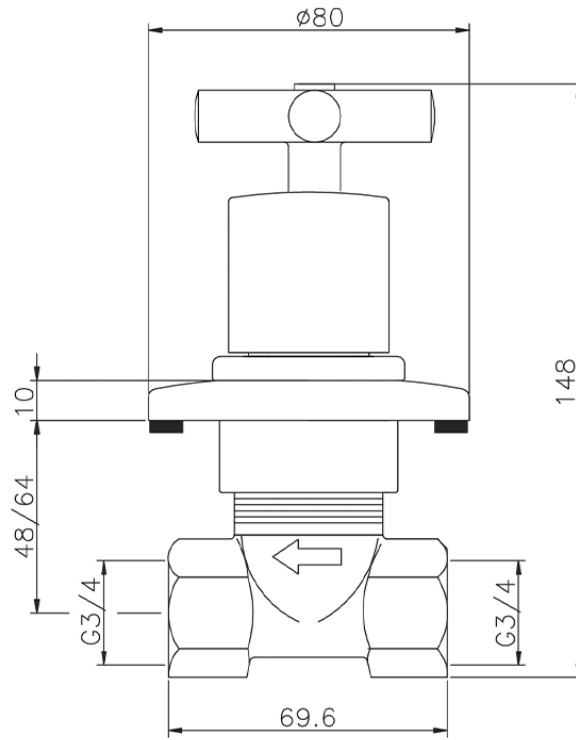

Concealed stop valve SUITE_SU000313

SU000313

<https://en.huberitalia.com/concealed-stop-valve-suite-su000313>

2026-04-06