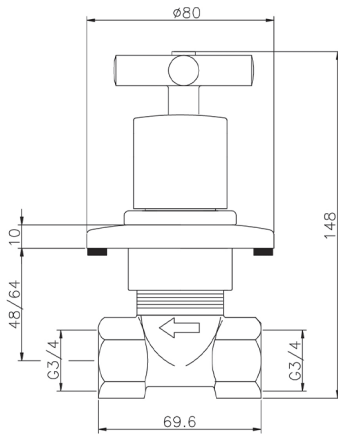

CHARACTERISTICS

Installation **Concealed**

2026-06-07