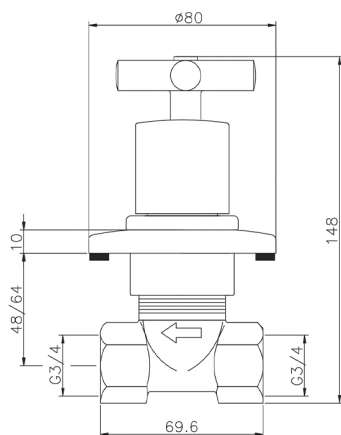

Concealed stop valve SUITE_SU000313

MODEL **SU000313**

Concealed stop valve, 3/4" F outlet

AVAILABLE FINISHINGS

-  **21** 21 Chrome
-  **40** 40 Matt Black
-  **2F** 2F Brushed Nickel
-  **2W** 2W Brushed Gold