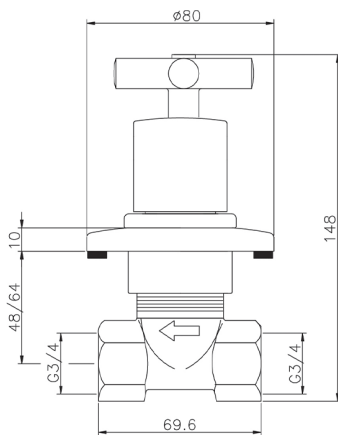

Concealed stop valve SUITE_SU000313

MODEL **SU000313**

Concealed stop valve, 3/4" F outlet

AVAILABLE FINISHINGS

-  **21** 21 Chrome
-  **40** 40 Matt Black
-  **2F** 2F Brushed Nickel
-  **2W** 2W Brushed Gold