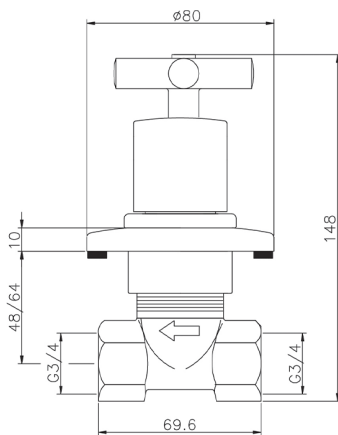

CHARACTERISTICS

Installation **Concealed**

2026-01-13