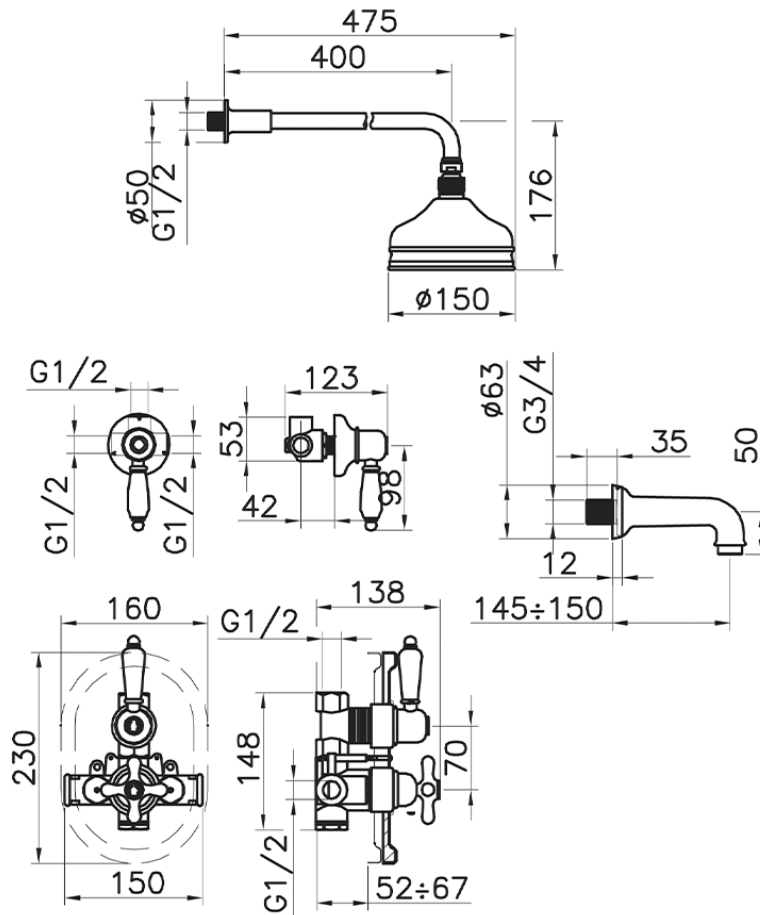

Concealed thermostatic bath mixer CROISSETTE_916.CS01H.

916.CS01H.

<https://en.huberitalia.com/concealed-thermostatic-bath-mixer-croisette-916-cs01h>

2024-11-15