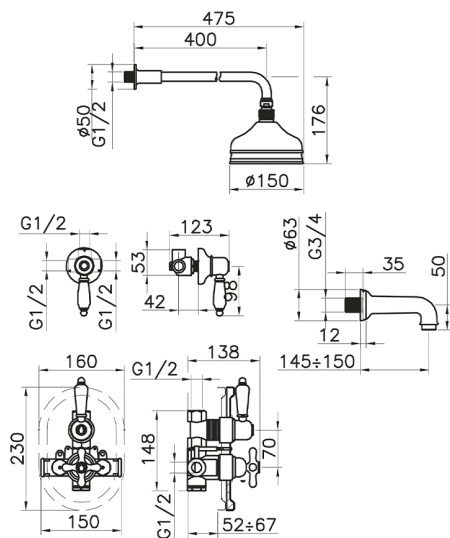

Concealed thermostatic bath mixer CROISSETTE_916.CS01H.

MODEL **916.CS01H.**

Concealed thermostatic bath mixer, 1/2" Concealed Thermostatic Mixer, 1/2" outlet stopvalve, 2-outlet diverter, 400 mm shower arm with headshower, 150 mm Brass round headshower, 3/4 M 150 mm spout, without flexible hose and handshower

AVAILABLE FINISHINGS

CHARACTERISTICS

Cartridge Spare Parts **24.04A.PP**

8x20 Plus P Thermostatic Valve

Installation **Concealed**

Thermostatic

The Huber thermostatic is your personal water manager, helping you to handle, control and save water and energy.