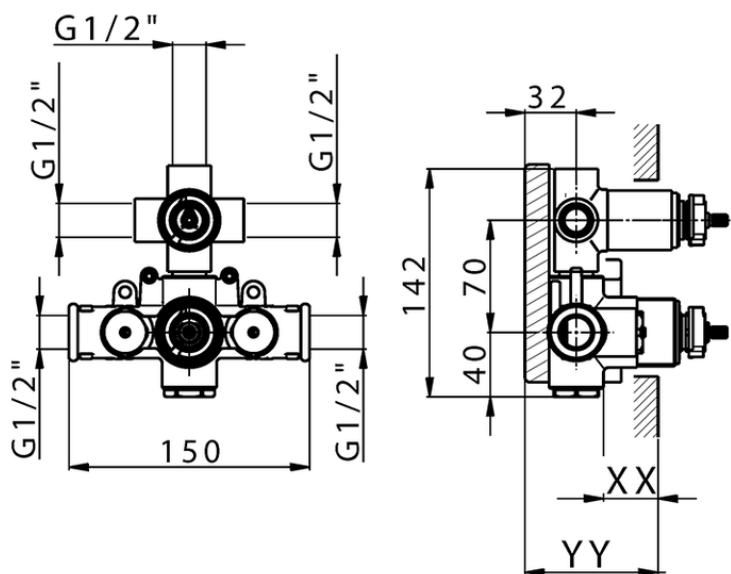

Exposed part for con.thermo.shower valve, 3-outlet THERMO_LY018200

LY018200

<https://en.huberitalia.com/exposed-part-for-con-thermo-shower-valve-3-outlet-thermo-ly018200>

Piastra/Plate/Plaque/Platte/Placa

2-3mm: XX 25-40 YY 76-91

10 mm: XX 16-31 YY 65-80

ZB018201

<https://en.huberitalia.com/3-outlet-concealed-thermostatic-shower-valve-concealed-zb018201>

2024-11-23