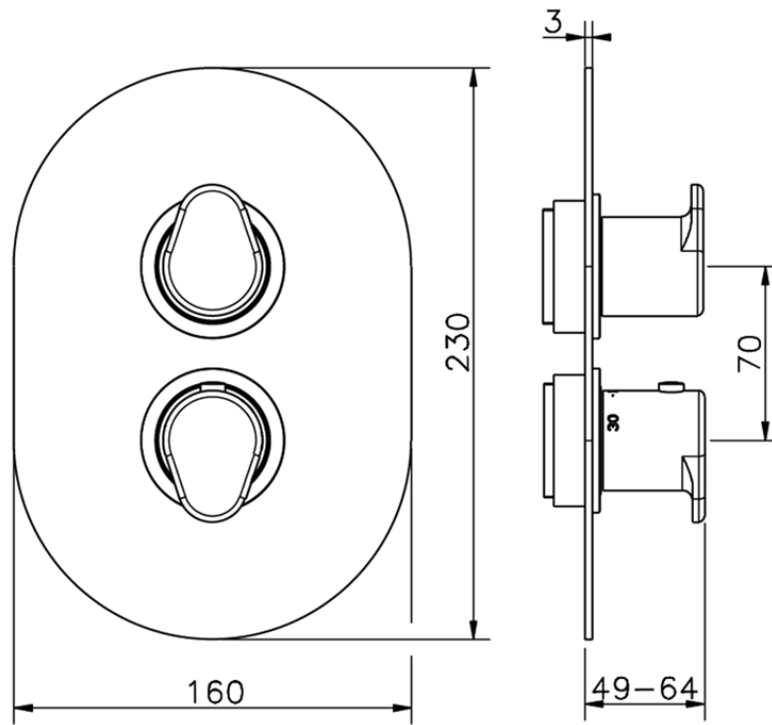

Exposed part for con.thermo.shower valve, 3-outlet THERMO_LY018200

LY018200

<https://en.huberitalia.com/exposed-part-for-con-thermo-shower-valve-3-outlet-thermo-ly018200>

Piastra/Plate/Plaque/Platte/Placa

2-3mm: XX 25-40 YY 76-91

10 mm: XX 16-31 YY 65-80

ZB018201

<https://en.huberitalia.com/3-outlet-concealed-thermostatic-shower-valve-concealed-zb018201>

2024-11-23