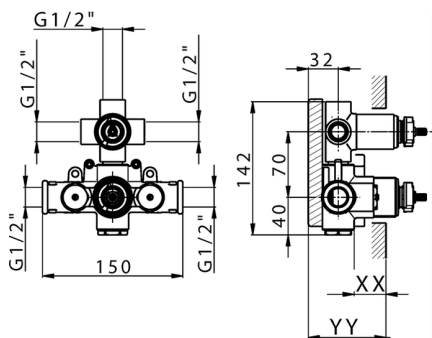

3-Outlet Concealed thermostatic mixer, with 3-outlet diverter, without trim kit

AVAILABLE FINISHINGS

CHARACTERISTICS

Installation	Concealed
Cartridge Spare Parts	24.04A.PP
8x20 Plus P Thermostatic Valve	
Concealed	1

Piastra/Plate/Plaque/Platte/Placa
 2-3mm: XX 25-40 YY 76-91
 10 mm: XX 16-31 YY 65-80

DeviaStop

The Huber Devia Stop technology allows to adjust the water flow and to direct it to the selected output point (overhead soaker, hand shower, etc).