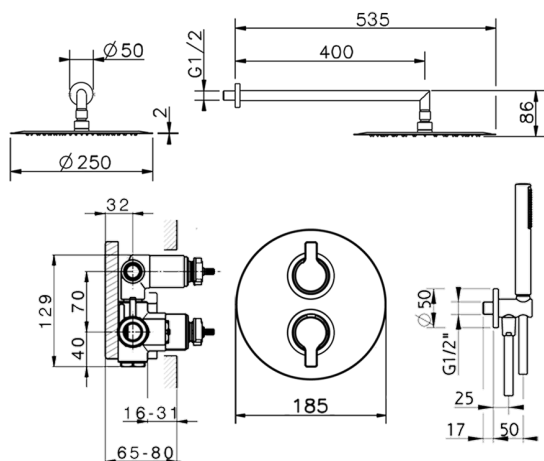

## Concealed thermostatic shower mixer H2\_H20KT010

MODEL **H20KT010**

Concealed thermostatic shower mixer, 1/2" Concealed Thermostatic Mixer, 2-outlet devia stop cartridge, wall mounted adjustable handshower bracket, 400 mm shower arm, 250 mm round showerhead 2 mm thick INOX, ABS D.26 mm minimalistic one spray handshower, 1/2" wall elbow, 150 cm smooth SILVERFLEX Flexible Hose

AVAILABLE FINISHINGS

CHARACTERISTICS

Cartridge Spare Parts **24.04A.PP**

**8x20 Plus P Thermostatic Valve**

Installation **Concealed**

### DeviaStop

The Huber Devia Stop technology allows to adjust the water flow and to direct it to the selected output point (overhead soaker, hand shower, etc).