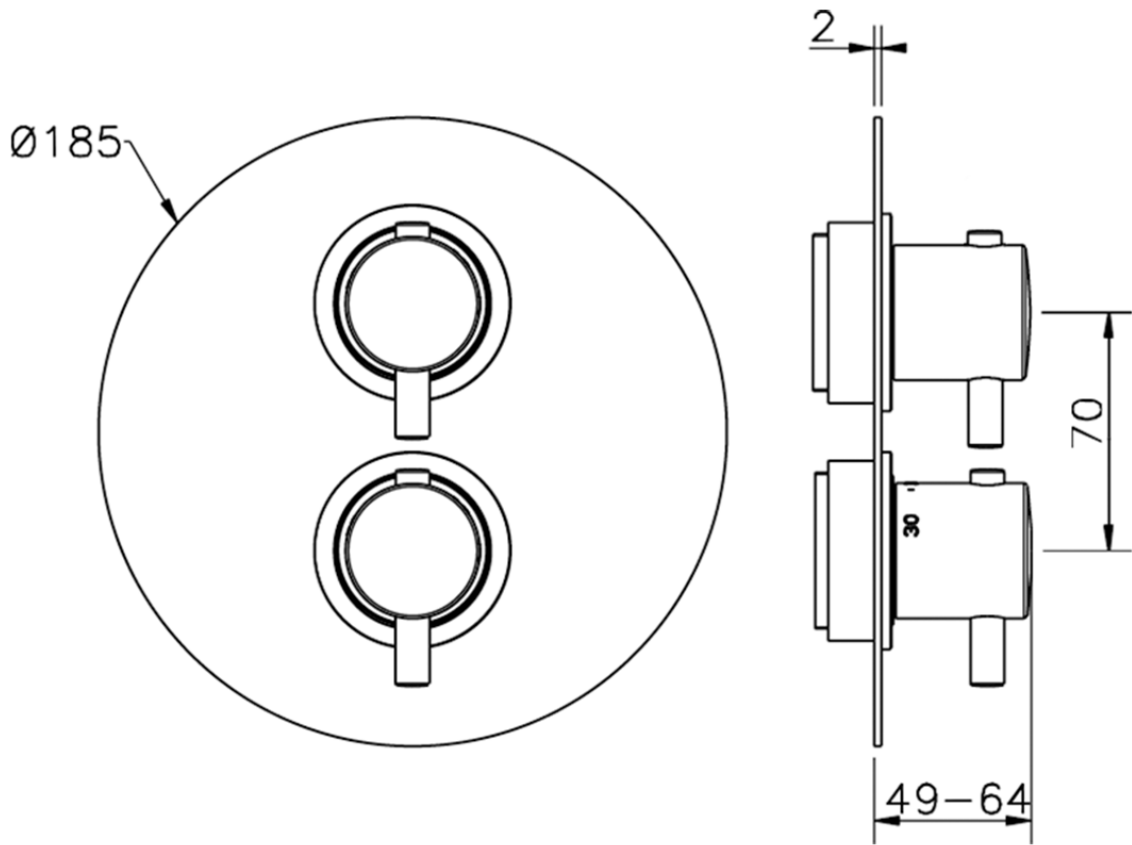

## Exposed part for 1-outlet con.thermo.shower valve THERMO\_K2007300

K2007300

<https://en.huberitalia.com/exposed-part-for-1-outlet-con-thermo-shower-valve-thermo-k2007300>

**Piastra/Plate/Plaque/Platte/Placa**

2-3mm: XX 25-40 YY 76-91

10 mm: XX 16-31 YY 65-80

ZB007301

<https://en.huberitalia.com/1-outlet-concealed-thermostatic-shower-valve-concealed-zb007301>

2024-11-25