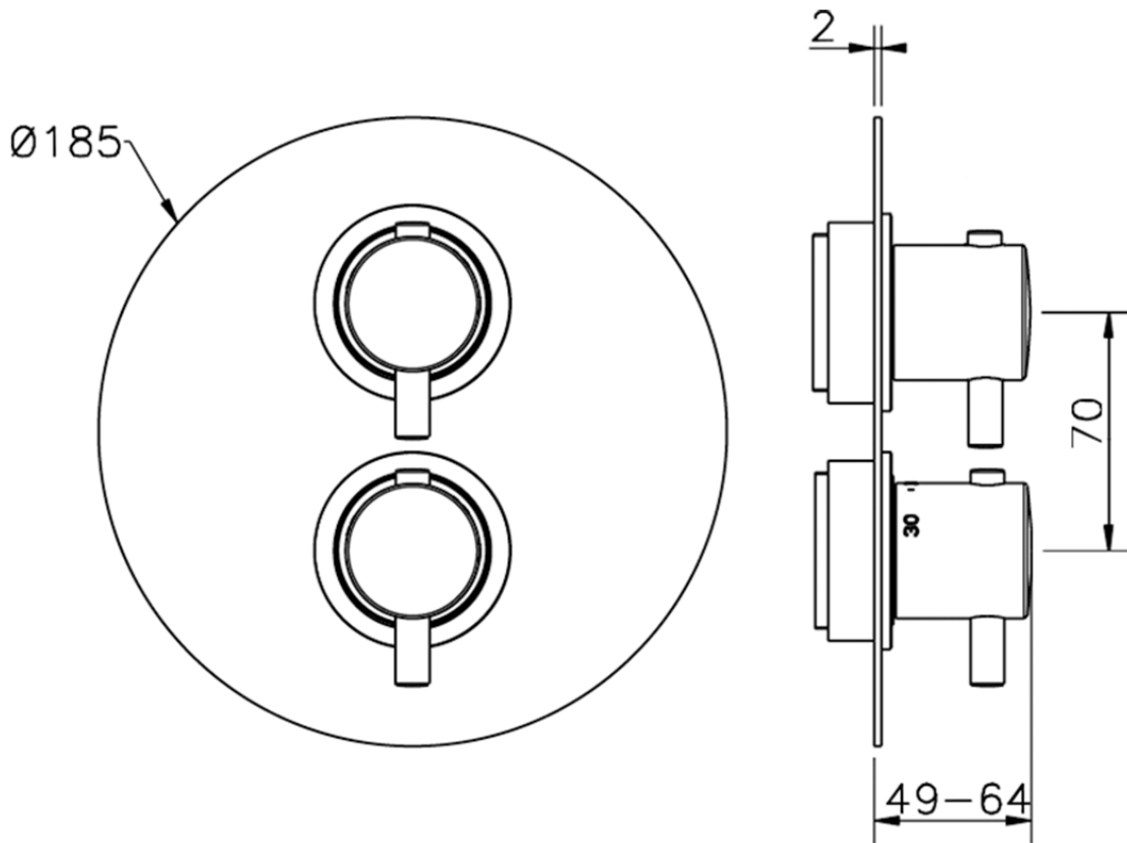

## Exposed part for 1-outlet con.thermo.shower valve THERMO\_K2007300

K2007300

<https://en.huberitalia.com/exposed-part-for-1-outlet-con-thermo-shower-valve-thermo-k2007300>

## Piastra/Plate/Plaque/Platte/Placa

2-3mm: XX 25-40 YY 76-91

10 mm: XX 16-31 YY 65-80

ZB007301

<https://en.huberitalia.com/1-outlet-concealed-thermostatic-shower-valve-concealed-zb007301>

2024-11-22