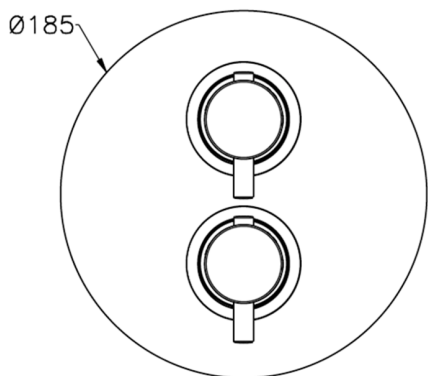

Exposed part for 1-outlet con.thermo.shower valve THERMO_K2007300

MODEL **K2007300**

Exposed part for 1-outlet thermostatic mixer, with stopvalve, without concealed part, for item ZB007301

AVAILABLE FINISHINGS

- **21** 21 Chrome
- **26** 26 Old Copper
- **2F** 2W Brushed Gold
- **2W** 2F Brushed Nickel
- **40** 40 Matt Black
- **4Q** 4Q Matt White

CHARACTERISTICS

Installation **Concealed**
Required concealed parts **ZB007301**

Thermostatic

The Huber thermostatic is your personal water manager, helping you to handle, control and save water and energy.