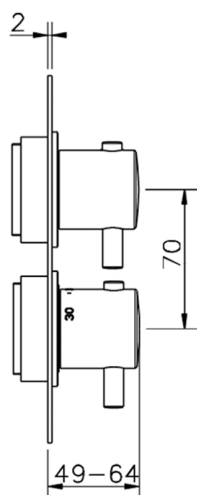

Exposed part for 1-outlet con.thermo.shower valve THERMO_K2007300

MODEL **K2007300**

Exposed part for 1-outlet thermostatic mixer, with stopvalve, without concealed part, for item ZB007301

AVAILABLE FINISHINGS

- **21** 21 Chrome
- **26** 26 Old Copper
- **2F** 2W Brushed Gold
- **2W** 2F Brushed Nickel
- **40** 40 Matt Black
- **4Q** 4Q Matt White

CHARACTERISTICS

Installation **Concealed**
Required concealed parts **ZB007301**

Thermostatic

The Huber thermostatic is your personal water manager, helping you to handle, control and save water and energy.