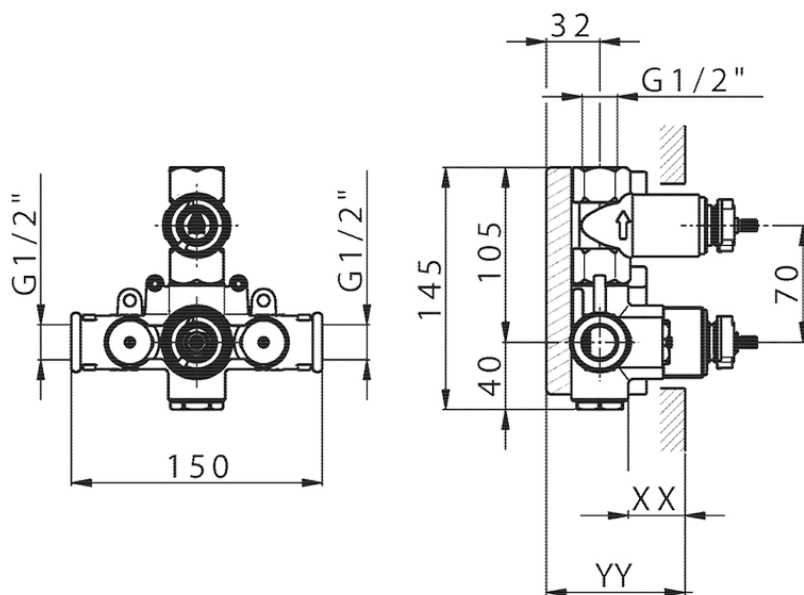

## Exposed part for 1-outlet con.thermo.shower valve THERMO\_K2007300

K2007300

<https://en.huberitalia.com/exposed-part-for-1-outlet-con-thermo-shower-valve-thermo-k2007300>

Piastra/Plate/Plaque/Platte/Placa

2-3mm: XX 25-40 YY 76-91

10 mm: XX 16-31 YY 65-80

ZB007301

<https://en.huberitalia.com/1-outlet-concealed-thermostatic-shower-valve-concealed-zb007301>

2024-11-22