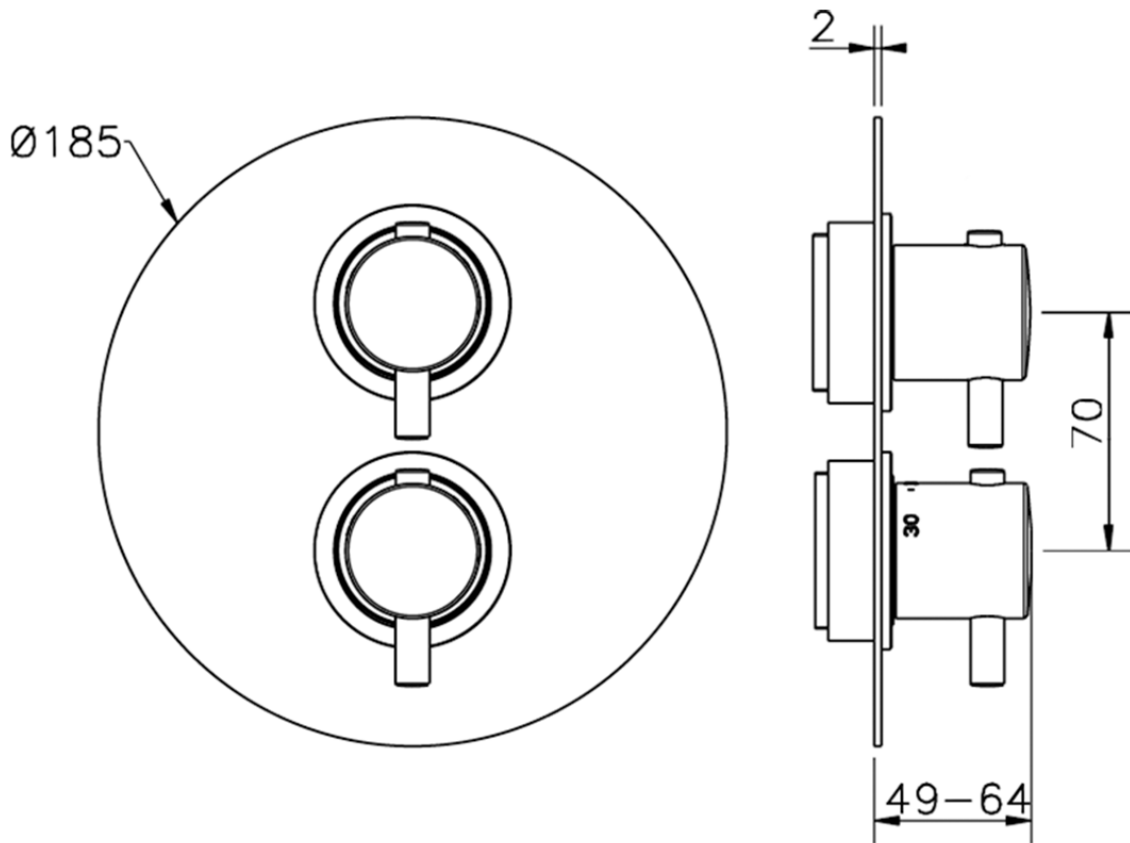

## Exposed part for 1-outlet con.thermo.shower valve THERMO\_K2007300

K2007300

<https://en.huberitalia.com/exposed-part-for-1-outlet-con-thermo-shower-valve-thermo-k2007300>

Piastra/Plate/Plaque/Platte/Placa

2-3mm: XX 25-40 YY 76-91

10 mm: XX 16-31 YY 65-80

ZB007301

<https://en.huberitalia.com/1-outlet-concealed-thermostatic-shower-valve-concealed-zb007301>

2024-11-22