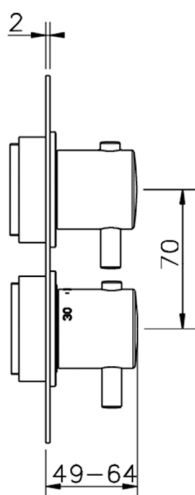

Exposed part for 1-outlet con.thermo.shower valve THERMO_K2007300

MODEL **K2007300**

Exposed part for 1-outlet thermostatic mixer, with stopvalve, without concealed part, for item ZB007301

AVAILABLE FINISHINGS

- **21** 21 Chrome
- **26** 26 Old Copper
- **2F** 2W Brushed Gold
- **2W** 2F Brushed Nickel
- **40** 40 Matt Black
- **4Q** 4Q Matt White

CHARACTERISTICS

Installation **Concealed**
Required concealed parts **ZB007301**

Thermostatic

The Huber thermostatic is your personal water manager, helping you to handle, control and save water and energy.