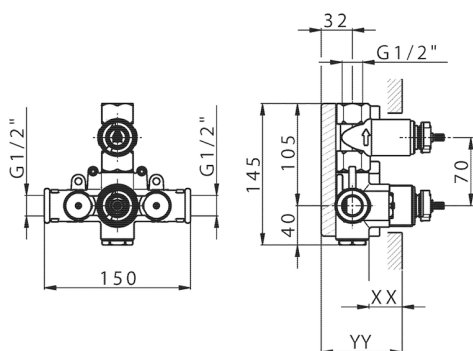

## 1-outlet Concealed thermostatic shower valve CONCEALED\_ZB007301

MODEL **ZB007301**

1-outlet Concealed thermostatic shower valve, with stopvalve, without trim kit

AVAILABLE FINISHINGS

CHARACTERISTICS

Installation	<b>Concealed</b>
Cartridge Spare Parts	<b>24.04A.PP</b>
<b>8x20 Plus P Thermostatic Valve</b>	
Concealed	<b>1</b>

Piastra/Plate/Plaque/Platte/Placa

2-3mm: XX 25-40 YY 76-91

10 mm: XX 16-31 YY 65-80