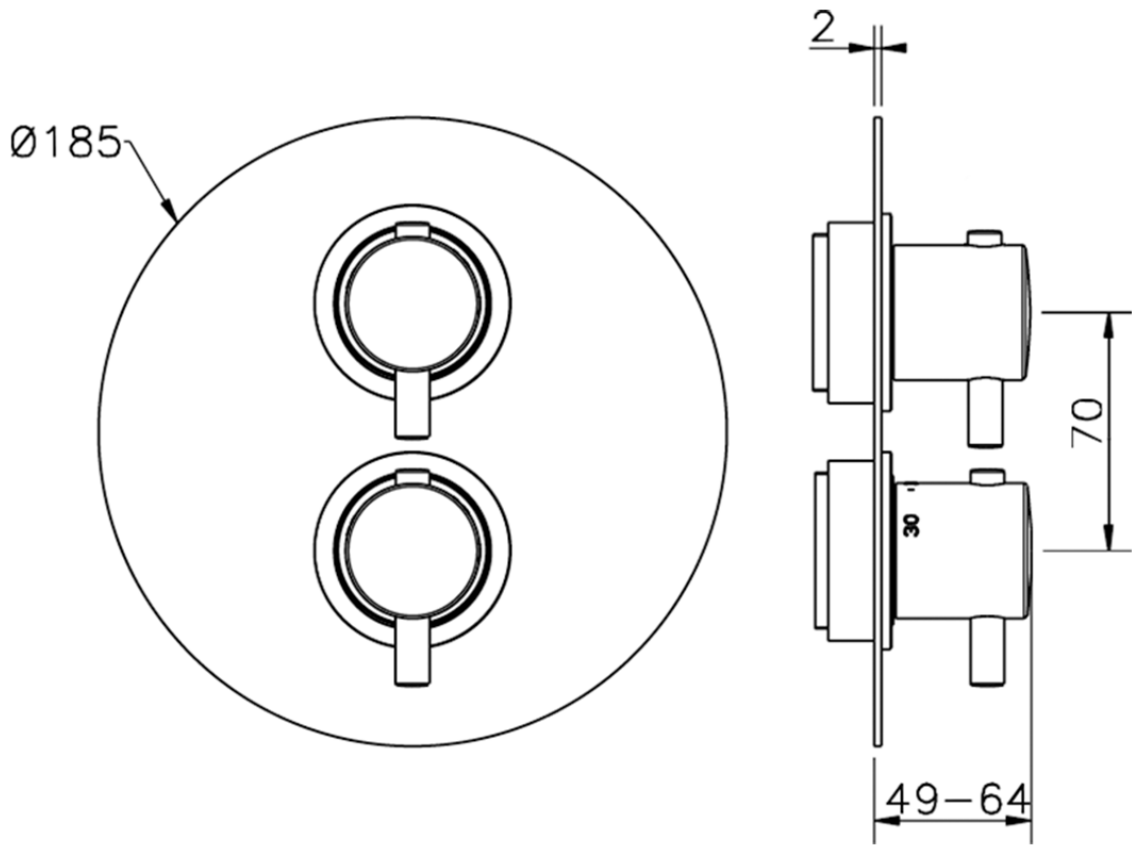

## Exposed part for 1-outlet con.thermo.shower valve THERMO\_K2007300

K2007300

<https://en.huberitalia.com/exposed-part-for-1-outlet-con-thermo-shower-valve-thermo-k2007300>

## Piastra/Plate/Plaque/Platte/Placa

2-3mm: XX 25-40 YY 76-91

10 mm: XX 16-31 YY 65-80

ZB007301

<https://en.huberitalia.com/1-outlet-concealed-thermostatic-shower-valve-concealed-zb007301>

2024-11-22