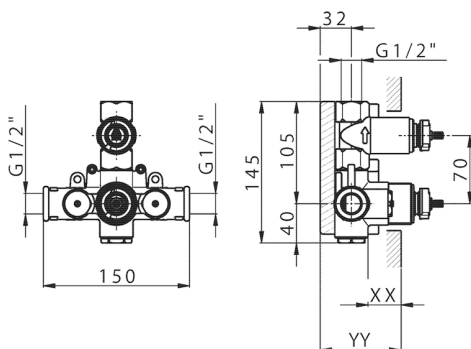

1-outlet Concealed thermostatic shower valve, with stopvalve, without trim kit

AVAILABLE FINISHINGS

 **04** 04 Without finishing

CHARACTERISTICS

Installation	Concealed
Cartridge Spare Parts	24.04A.PP
8x20 Plus P Thermostatic Valve	
Concealed	1

Piastra/Plate/Plaque/Platte/Placa

2-3mm: XX 25-40 YY 76-91

10 mm: XX 16-31 YY 65-80

Thermostatic

The Huber thermostatic is your personal water manager, helping you to handle, control and save water and energy.