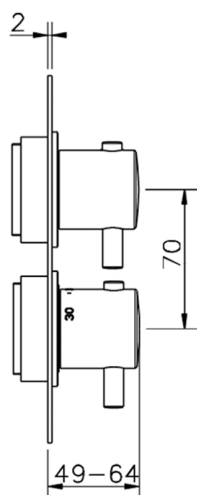

Exposed part for 1-outlet con.thermo.shower valve THERMO_K2007300

MODEL **K2007300**

Exposed part for 1-outlet thermostatic mixer, with stopvalve, without concealed part, for item ZB007301

AVAILABLE FINISHINGS

-  **21** 21 Chrome
-  **26** 26 Old Copper
-  **2F** 2W Brushed Gold
-  **2W** 2F Brushed Nickel
-  **40** 40 Matt Black
-  **4Q** 4Q Matt White

CHARACTERISTICS

Installation **Concealed**
 Required concealed parts **ZB007301**

1-outlet Concealed thermostatic shower valve, with stopvalve, without trim kit

AVAILABLE FINISHINGS

 **04** 04 Without finishing

CHARACTERISTICS

Installation	Concealed
Cartridge Spare Parts	24.04A.PP
8x20 Plus P Thermostatic Valve	
Concealed	1

Piastra/Plate/Plaque/Platte/Placa

2-3mm: XX 25-40 YY 76-91

10 mm: XX 16-31 YY 65-80

Thermostatic

The Huber thermostatic is your personal water manager, helping you to handle, control and save water and energy.