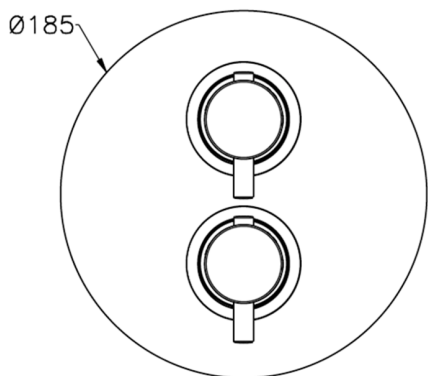

Exposed part for 1-outlet con.thermo.shower valve THERMO_K2007300

MODEL **K2007300**

Exposed part for 1-outlet thermostatic mixer, with stopvalve, without concealed part, for item ZB007301

AVAILABLE FINISHINGS

-  **21** 21 Chrome
-  **26** 26 Old Copper
-  **2F** 2W Brushed Gold
-  **2W** 2F Brushed Nickel
-  **40** 40 Matt Black
-  **4Q** 4Q Matt White

CHARACTERISTICS

Installation **Concealed**
 Required concealed parts **ZB007301**

Piastra/Plate/Plaque/Platte/Placa

2-3mm: XX 25-40 YY 76-91

10 mm: XX 16-31 YY 65-80

Thermostatic

The Huber thermostatic is your personal water manager, helping you to handle, control and save water and energy.