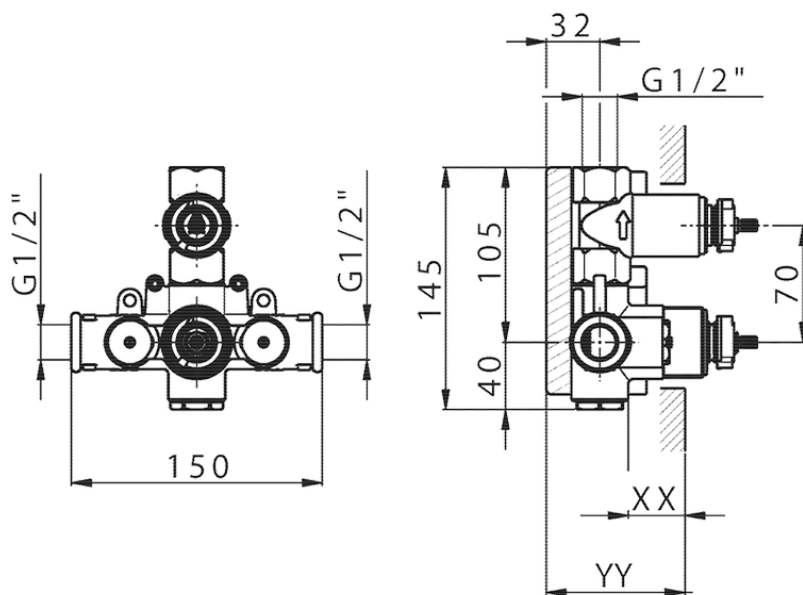

Exposed part for 1-outlet con.thermo.shower valve THERMO_K2007300

K2007300

<https://en.huberitalia.com/exposed-part-for-1-outlet-con-thermo-shower-valve-thermo-k2007300>

Piastra/Plate/Plaque/Platte/Placa

2-3mm: XX 25-40 YY 76-91

10 mm: XX 16-31 YY 65-80

ZB007301

<https://en.huberitalia.com/1-outlet-concealed-thermostatic-shower-valve-concealed-zb007301>

2024-11-25