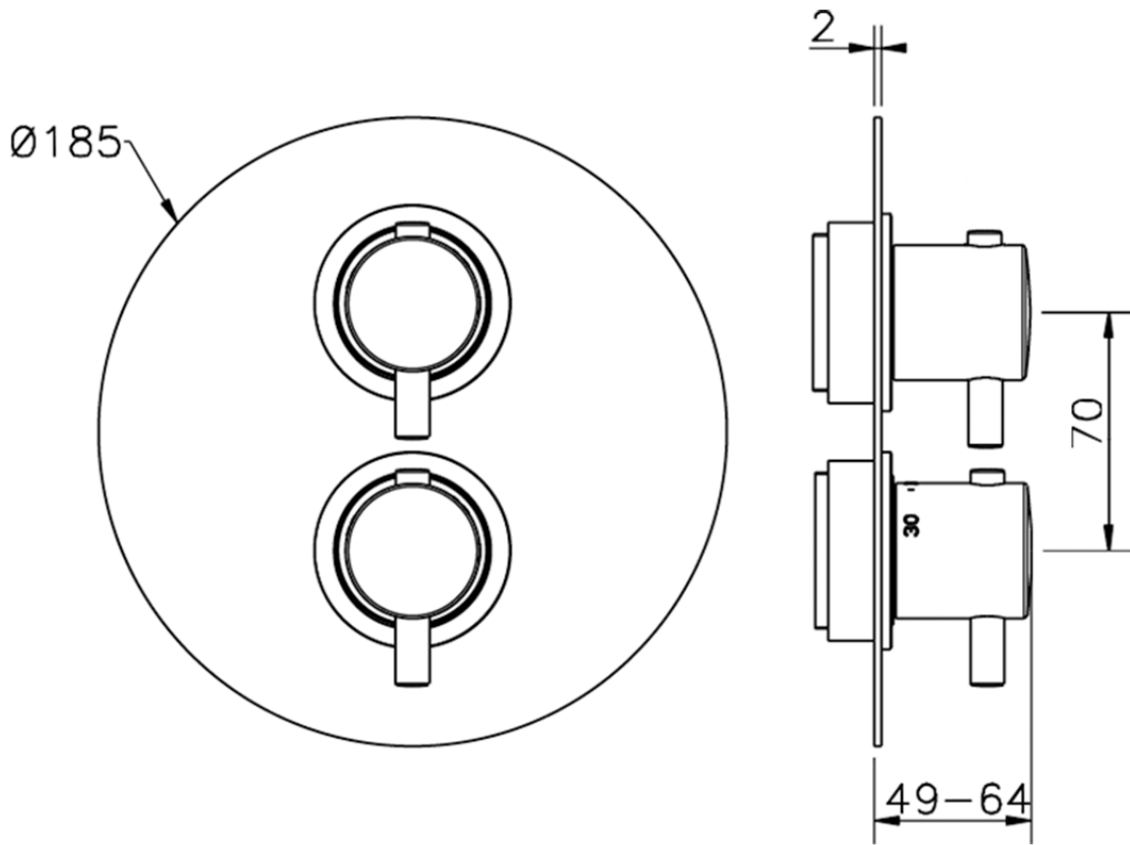

Exposed part for 1-outlet con.thermo.shower valve THERMO_K2007300

K2007300

<https://en.huberitalia.com/exposed-part-for-1-outlet-con-thermo-shower-valve-thermo-k2007300>

Piastra/Plate/Plaque/Platte/Placa

2-3mm: XX 25-40 YY 76-91

10 mm: XX 16-31 YY 65-80

ZB007301

<https://en.huberitalia.com/1-outlet-concealed-thermostatic-shower-valve-concealed-zb007301>

2024-11-25