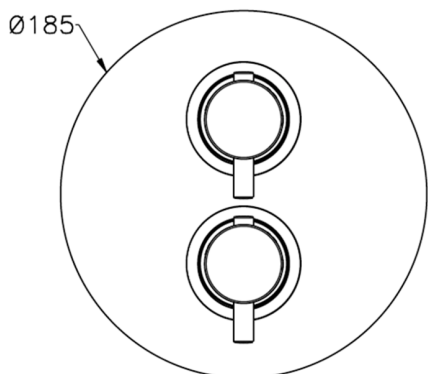

Exposed part for 1-outlet con.thermo.shower valve THERMO_K2007300

MODEL **K2007300**

Exposed part for 1-outlet thermostatic mixer, with stopvalve, without concealed part, for item ZB007301

AVAILABLE FINISHINGS

- **21** 21 Chrome
- **26** 26 Old Copper
- **2F** 2W Brushed Gold
- **2W** 2F Brushed Nickel
- **40** 40 Matt Black
- **4Q** 4Q Matt White

CHARACTERISTICS

Installation **Concealed**
Required concealed parts **ZB007301**

Thermostatic

The Huber thermostatic is your personal water manager, helping you to handle, control and save water and energy.