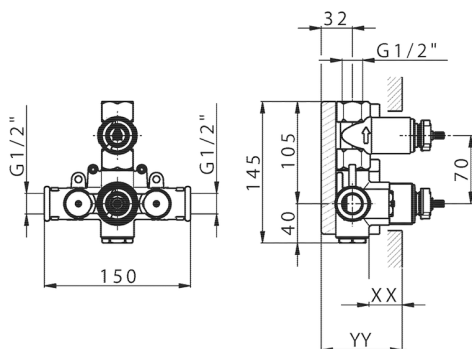

## 1-outlet Concealed thermostatic shower valve CONCEALED\_ZB007301

MODEL **ZB007301**

1-outlet Concealed thermostatic shower valve, with stopvalve, without trim kit

AVAILABLE FINISHINGS

CHARACTERISTICS

Installation	<b>Concealed</b>
Cartridge Spare Parts	<b>24.04A.PP</b>
<b>8x20 Plus P Thermostatic Valve</b>	
Concealed	<b>1</b>

Piastra/Plate/Plaque/Platte/Placa

2-3mm: XX 25-40 YY 76-91

10 mm: XX 16-31 YY 65-80