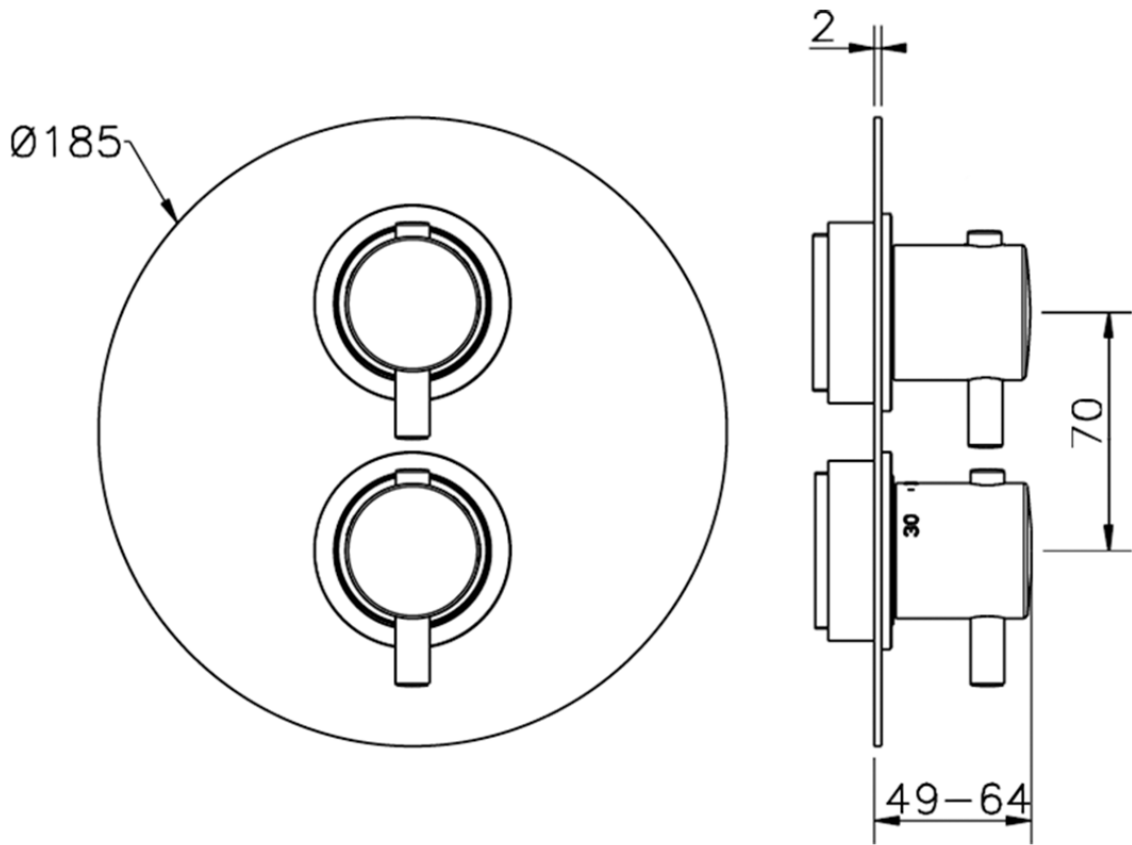

Exposed part for 1-outlet con.thermo.shower valve THERMO_K2007300

K2007300

<https://en.huberitalia.com/exposed-part-for-1-outlet-con-thermo-shower-valve-thermo-k2007300>

Piastra/Plate/Plaque/Platte/Placa

2-3mm: XX 25-40 YY 76-91

10 mm: XX 16-31 YY 65-80

ZB007301

<https://en.huberitalia.com/1-outlet-concealed-thermostatic-shower-valve-concealed-zb007301>

2024-11-25