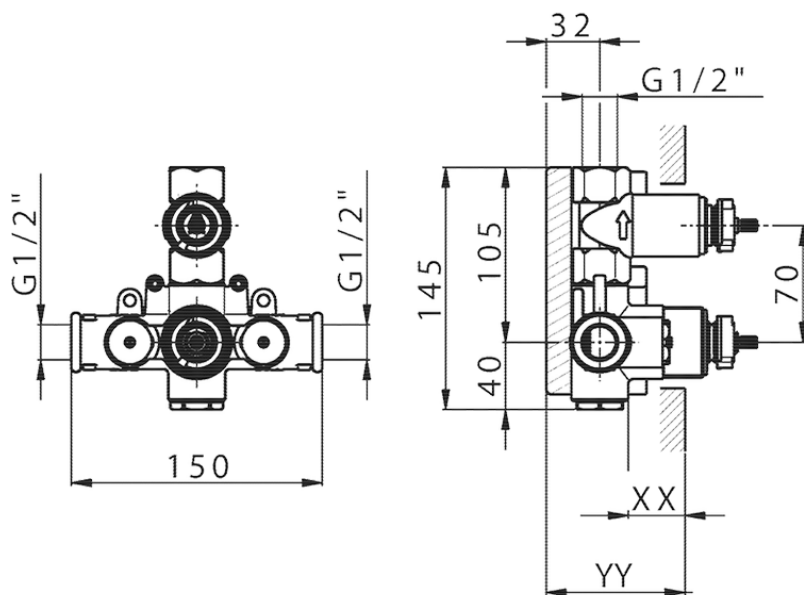

Exposed part for 1-outlet con.thermo.shower valve THERMO_K2007300

K2007300

<https://en.huberitalia.com/exposed-part-for-1-outlet-con-thermo-shower-valve-thermo-k2007300>

Piastra/Plate/Plaque/Platte/Placa

2-3mm: XX 25-40 YY 76-91

10 mm: XX 16-31 YY 65-80

ZB007301

<https://en.huberitalia.com/1-outlet-concealed-thermostatic-shower-valve-concealed-zb007301>

2024-11-25