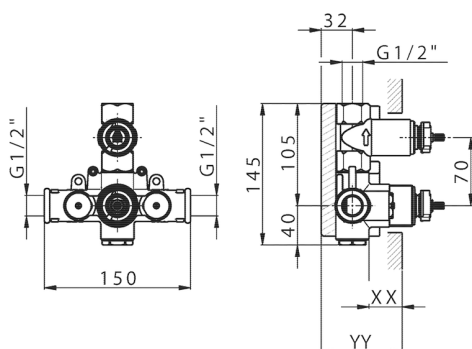

-  **21** 21 Chrome
-  **26** 26 Old Copper
-  **2F** 2W Brushed Gold
-  **2W** 2F Brushed Nickel
-  **40** 40 Matt Black
-  **4Q** 4Q Matt White

CHARACTERISTICS

Installation **Concealed**
 Required concealed parts **ZB007301**

1-outlet Concealed thermostatic shower valve, with stopvalve, without trim kit

AVAILABLE FINISHINGS

CHARACTERISTICS

Installation	Concealed
Cartridge Spare Parts	24.04A.PP
8x20 Plus P Thermostatic Valve	
Concealed	1

Piastra/Plate/Plaque/Platte/Placa

2-3mm: XX 25-40 YY 76-91

10 mm: XX 16-31 YY 65-80

Thermostatic

The Huber thermostatic is your personal water manager, helping you to handle, control and save water and energy.