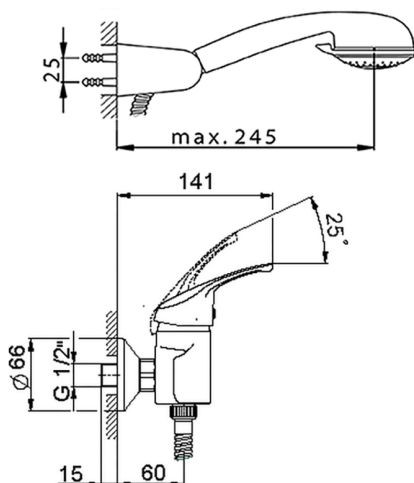

Single lever shower mixer, with shower set BACCARAT_BC000450

MODEL **BC000450**

Single lever shower mixer, with shower set, wall mounted adjustable handshower bracket, Teti ABS 3 sprays handshower, Brass 150 cm flexible hose

AVAILABLE FINISHINGS

CHARACTERISTICS

Cartridge Spare Parts **ZZ95274000**

40 mm Cartridge

2024-12-04